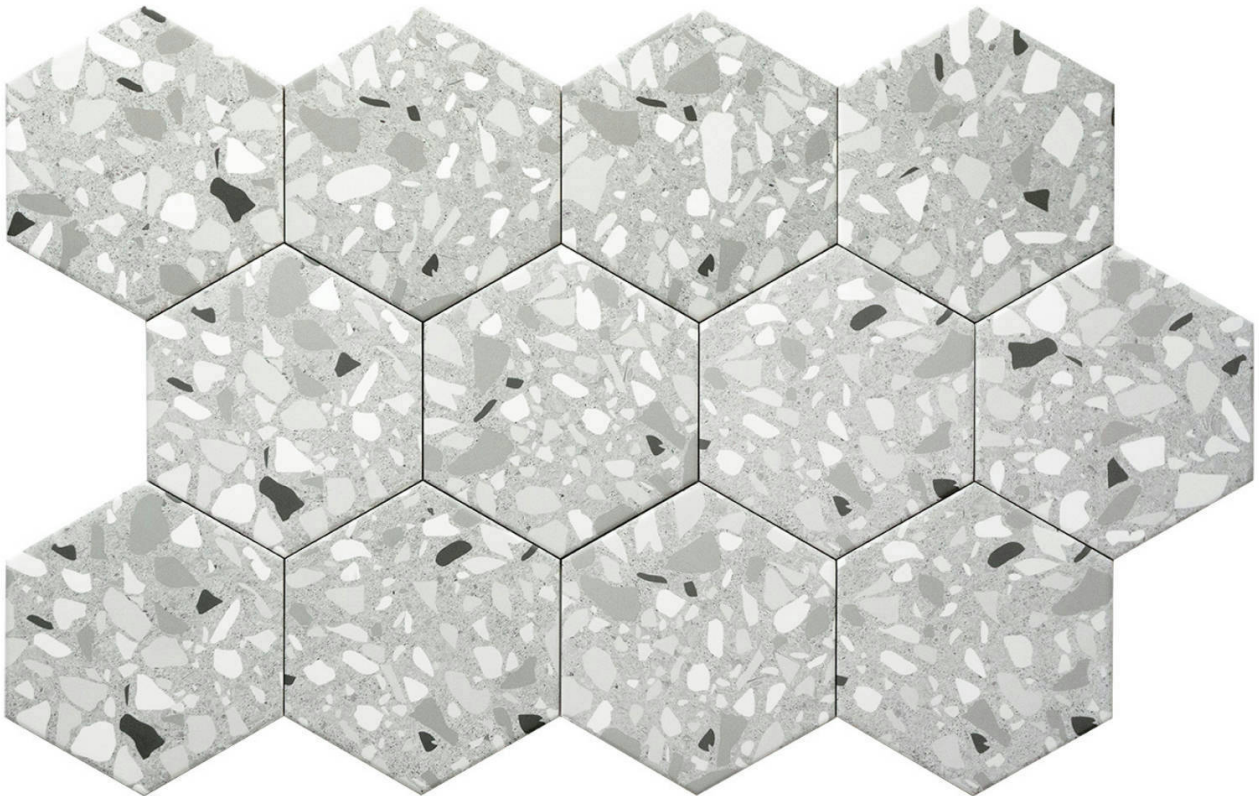

GRAMERCY

KITCHEN AND BATH

PRODUCT

ALTEA 5.5X6.3" GREY HEXAGON

Tile | 5.5"x6.3" | Porcelain

GRAPHIC VARIETY

ROOM SCENES

TECHNICAL DATA

CODE: QUAT-GR-1
NAME: Altea 5.5X6.3" Grey Hexagon
SERIES: Altea
SIZE: 5.5"x6.3"
FINISH: Matt
LOOK: Terrazo
FAMILY: Tile
FROST RESISTANCE: Yes
PEI: 4
SHADE VARIATION: V1
STYLE: Contemporary
SUITABLE FOR: Backsplash|Indoor|Outdoor|Pool|Shower
TYPOLOGY: Porcelain
TYPE OF PIECE: Field Tile
USE: Floor and Wall