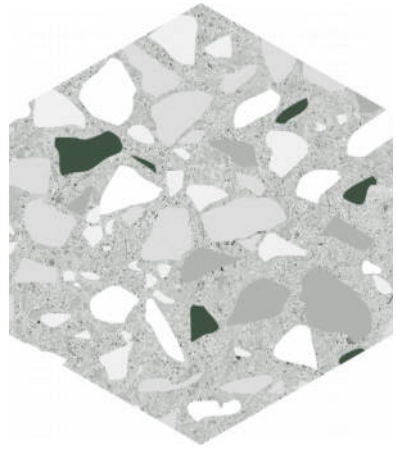

GRAMERCY

KITCHEN AND BATH

PRODUCT

ALTEA 5.5X6.3" GREY HEXAGON

Tile | 5.5"x6.3" | Porcelain

GRAPHIC VARIETY

ROOM SCENES

TECHNICAL DATA

CODE: QUAT-GR-1
NAME: Altea 5.5X6.3" Grey Hexagon
SERIES: Altea
SIZE: 5.5"x6.3"
FINISH: Matt
LOOK: Terrazo
FAMILY: Tile
FROST RESISTANCE: Yes
PEI: 4
SHADE VARIATION: V1
STYLE: Contemporary
SUITABLE FOR: Backsplash|Indoor|Outdoor|Pool|Shower
TYPOLOGY: Porcelain
TYPE OF PIECE: Field Tile
USE: Floor and Wall