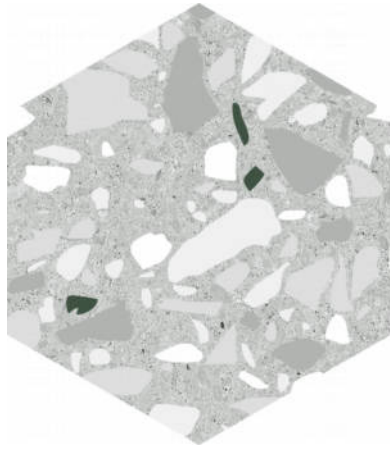

GRAMERCY

KITCHEN AND BATH

PRODUCT

ALTEA 5.5X6.3" GREY HEXAGON

Tile | 5.5"x6.3" | Porcelain

GRAPHIC VARIETY

ROOM SCENES

TECHNICAL DATA

CODE: QUAT-GR-1
NAME: Altea 5.5X6.3" Grey Hexagon
SERIES: Altea
SIZE: 5.5"x6.3"
FINISH: Matt
LOOK: Terrazo
FAMILY: Tile
FROST RESISTANCE: Yes
PEI: 4
SHADE VARIATION: V1
STYLE: Contemporary
SUITABLE FOR: Backsplash|Indoor|Outdoor|Pool|Shower
TYPOLOGY: Porcelain
TYPE OF PIECE: Field Tile
USE: Floor and Wall