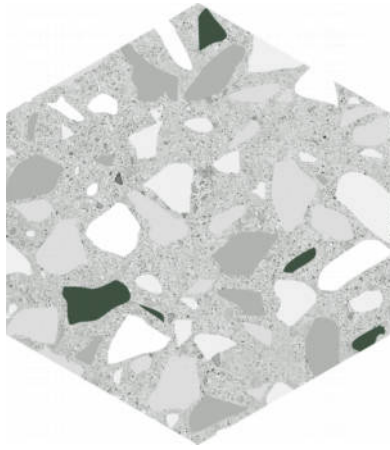

GRAMERCY

KITCHEN AND BATH

PRODUCT

ALTEA 5.5X6.3" GREY HEXAGON

Tile | 5.5"x6.3" | Porcelain

GRAPHIC VARIETY

ROOM SCENES

TECHNICAL DATA

CODE: QUAT-GR-1
NAME: Altea 5.5X6.3" Grey Hexagon
SERIES: Altea
SIZE: 5.5"x6.3"
FINISH: Matt
LOOK: Terrazo
FAMILY: Tile
FROST RESISTANCE: Yes
PEI: 4
SHADE VARIATION: V1
STYLE: Contemporary
SUITABLE FOR: Backsplash|Indoor|Outdoor|Pool|Shower
TYPOLOGY: Porcelain
TYPE OF PIECE: Field Tile
USE: Floor and Wall