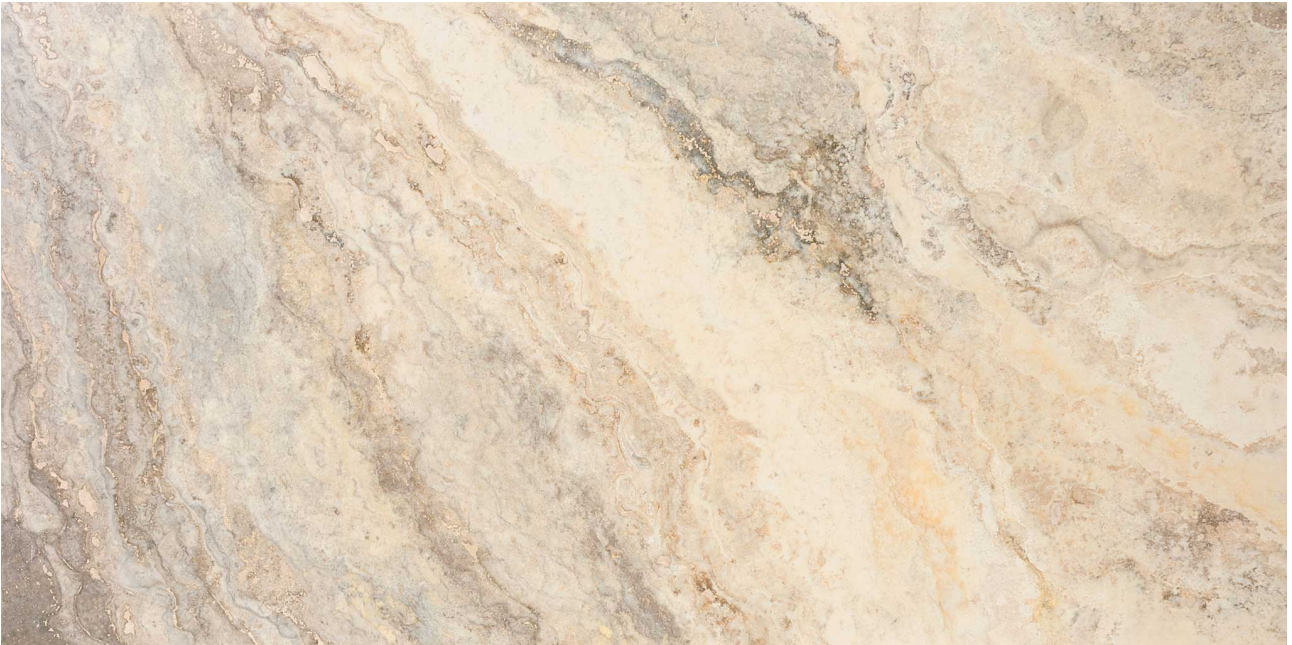

### PICASSO 8X16

---

Stone | 8"x16" | Travertine

**TECHNICAL DATA**

CODE: AS5000-01560  
NAME: Picasso 8x16  
SERIES: Picasso  
SIZE: 8"x16"  
FINISH: Brushed  
EDGE: Chiseled  
FAMILY: Stone  
SUITABLE FOR: Indoor|Shower  
TYPOLOGY: Travertine  
TYPE OF PIECE: Field Tile  
USE: Floor and Wall