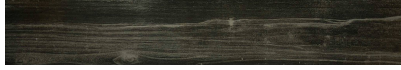

GRAMERCY

KITCHEN AND BATH

SERIES

LUSTRE

Wood Look | | Porcelain

For centuries, clear protective finishes have been used to compliment woodworking projects by accentuating the character of the wood's natural structures. Hand-finished natural wood flooring adorned with this finish makes a statement of elegance and subtle sophistication in any project. Rich, dramatic tones and the artful recreation of the knots, grains and texture of finished natural wood flooring are presented in six color options ranging from Bright White to Radiant Cherry and Deep Black shades. This refined look is suitable for any project where the look of hardwood is desired, but easy maintenance is required.

PRODUCTS

Bright White 6X36
6"x36" | Porcelain

Deep Black 6X36
6"x36" | Porcelain

Radiant Cherry 6X36
6"x36" | Porcelain

Rustic Natural 6X36
6"x36" | Porcelain

Vivid Vintage 6X36
6"x36" | Porcelain

Warm Honey 6X36
6"x36" | Porcelain