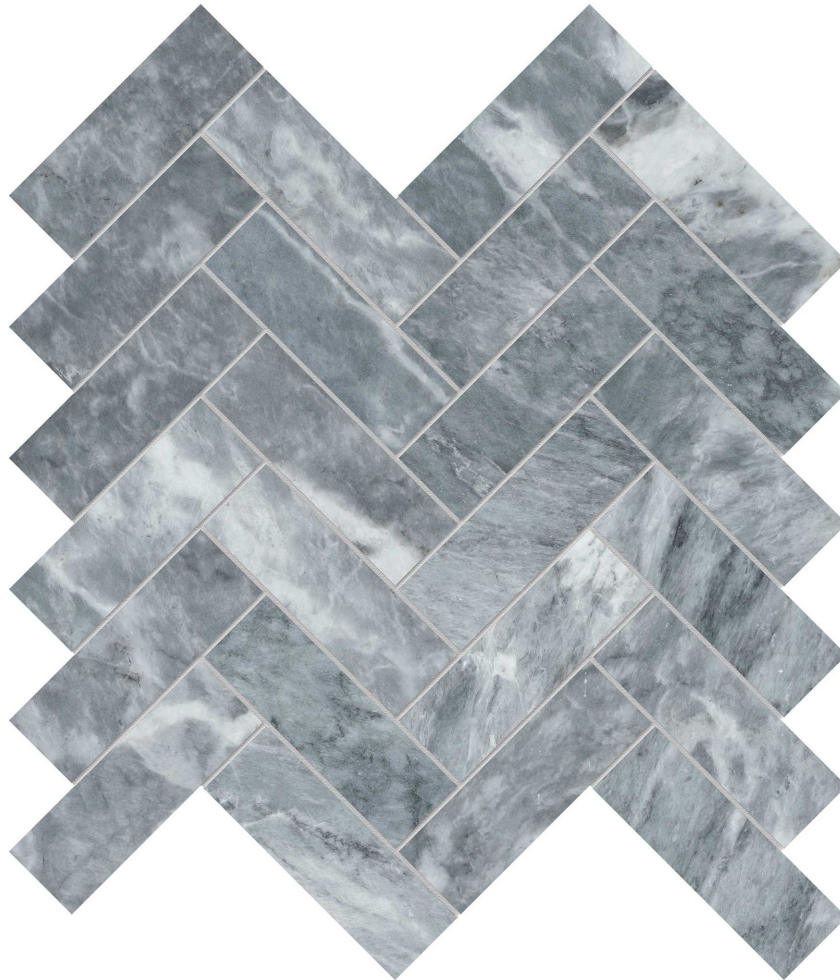

GRAMERCY

KITCHEN AND BATH

PRODUCT

AQUA INTENSO 1.25X4 HERRINGBONE MOSAIC

Stone | 11.25" x 11.375" | Marble

TECHNICAL DATA

CODE: AS5001-02540

NAME: Aqua Intenso 1.25x4 Herringbone Mosaic

SERIES: Aqua Intenso

SIZE: 11.25"x11.375"

FINISH: Brushed

FAMILY: Stone

MOSAIC CHIP SIZE: 1.25"x4"

SUITABLE FOR: Indoor|Shower

TPOLOGY: Marble

TYPE OF PIECE: Mosaic