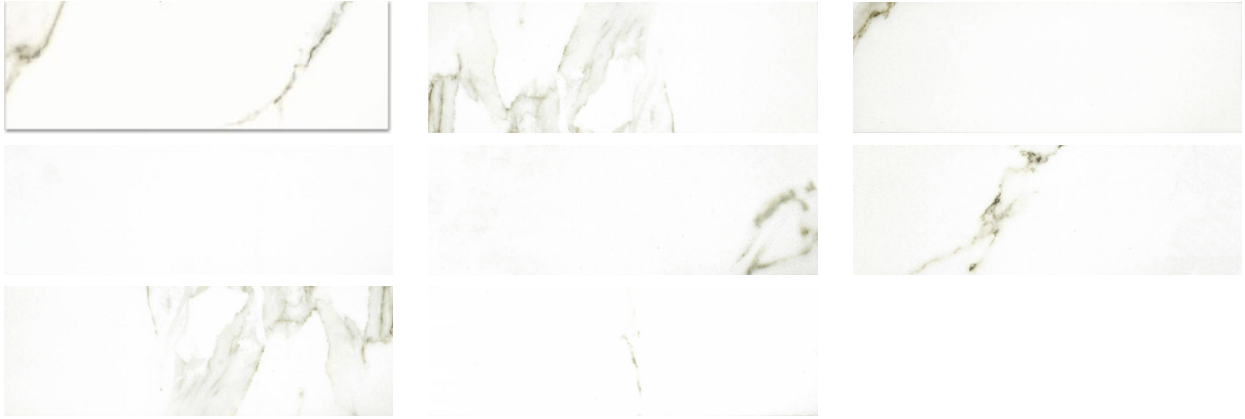

GRAMERCY

KITCHEN AND BATH

PRODUCT

POLISHED ADORATION 10.5X32

Tile | 10.5"x32" | Porcelain

GRAPHIC VARIETY

TECHNICAL DATA

CODE: QUAD-AD-4P
NAME: Polished Adoration 10.5X32
SERIES: Ardor
SIZE: 10.5"x32"
FINISH: Polished
LOOK: Marble Look
EDGE: Rectified
FAMILY: Tile
FROST RESISTANCE: Yes
STYLE: Contemporary
SUITABLE FOR: Indoor
TYPOLOGY: Porcelain
TYPE OF PIECE: Field Tile
USE: Floor and Wall