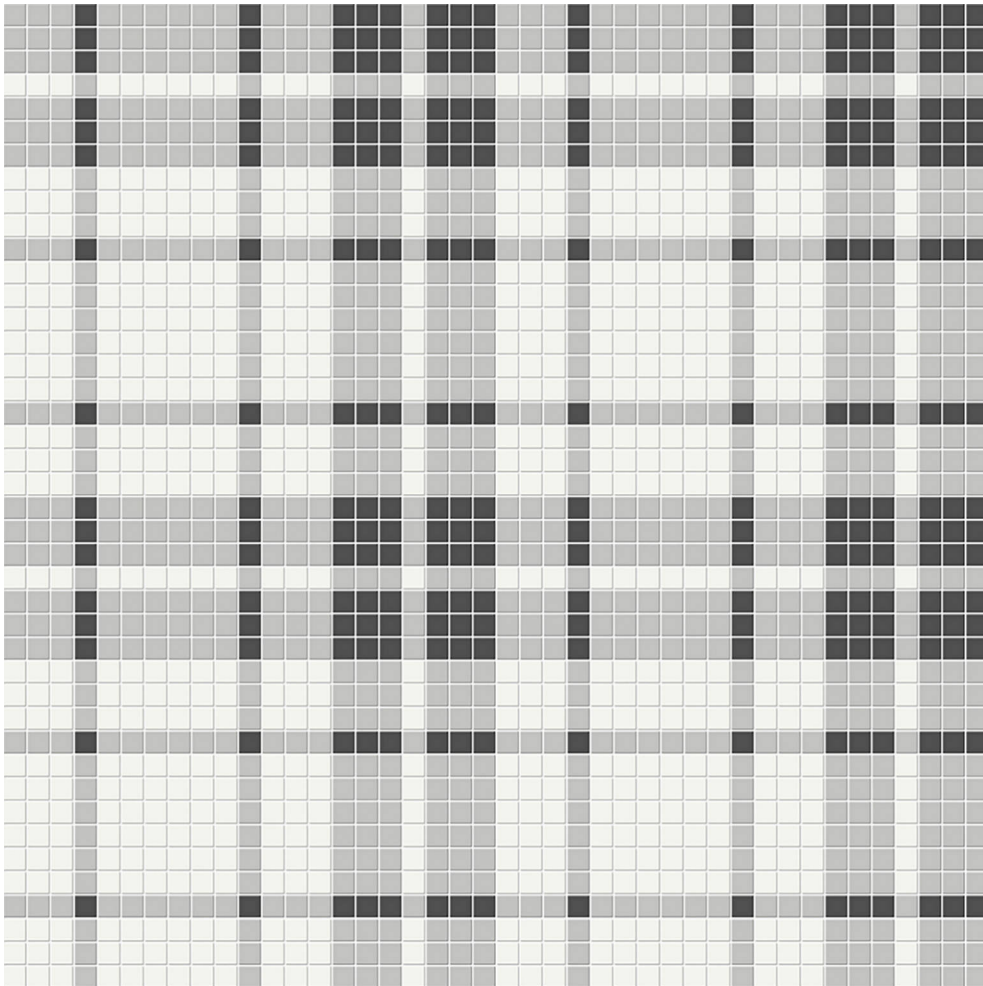

### MIDNIGHT BLEND MATTE PLAID PATTERN MOSAIC

---

Tile | 13.35"x13.35" | Porcelain

**TECHNICAL DATA**

CODE: QUTR-MI-M23M  
NAME: Midnight Blend Matte Plaid Pattern Mosaic  
SERIES: Traditions  
SIZE: 13.35"x13.35"  
FINISH: Matt  
LOOK: Mono-Color  
FAMILY: Tile  
FROST RESISTANCE: Yes  
MOSAIC CHIP SIZE: Mesh-Mounted  
STYLE: Classic  
SUITABLE FOR: Backsplash,Indoor  
TYPOLOGY: Porcelain  
TYPE OF PIECE: Mosaic  
USE: Floor and Wall