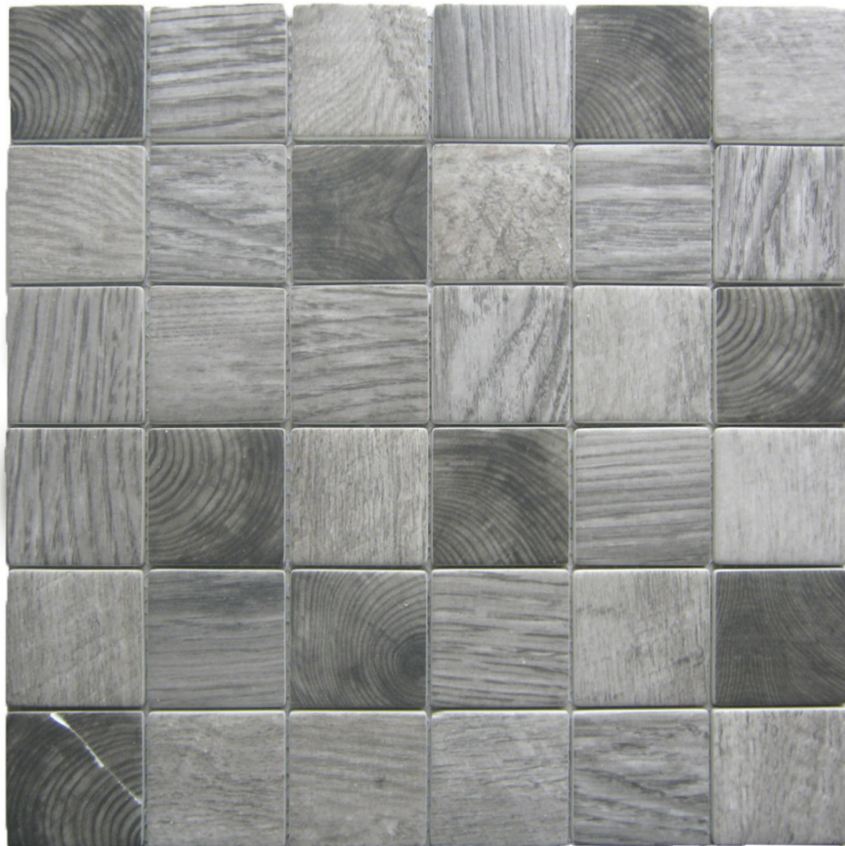

GRAMERCY

KITCHEN AND BATH

PRODUCT

GREY MIX RECYCLED GLASS MIX 2X2\ " SQUARE MOSAIC

Mosaic and Decorative Tile | 12"x12" |

TECHNICAL DATA

CODE: RVCHAWV137

NAME: Grey Mix Recycled Glass Mix 2X2" Square Mosaic

SERIES: Chelsea Collection

SIZE: 12"x12"

LOOK: Multi-Look Mosaics

FAMILY: Mosaic and Decorative Tile

MOSAIC CHIP SIZE: 2"x2"

SUITABLE FOR: Backsplash,Indoor,Outdoor,Shower,Pool

TYPE OF PIECE: Mosaic

USE: Floor and Wall