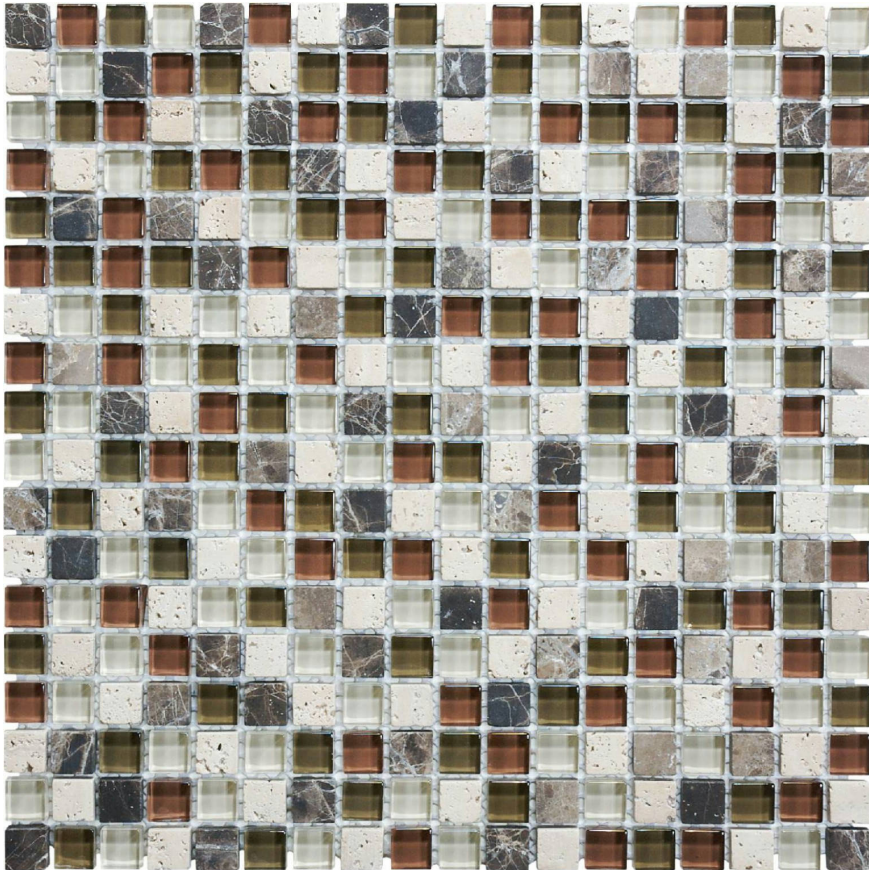

GRAMERCY

KITCHEN AND BATH

PRODUCT

5/8X5/8 CABERNET MOSAIC

Mosaic and Decorative Tile | 12"x12" | Mixed Materials

TECHNICAL DATA

CODE: AC35-005
NAME: 5/8X5/8 Cabernet Mosaic
SERIES: Bliss
SIZE: 12"x12"
FINISH: Matt
LOOK: Multi-Look Mosaics
FAMILY: Mosaic and Decorative Tile
SUITABLE FOR: Indoor
TYPOLOGY: Mixed Materials
TYPE OF PIECE: Mosaic
USE: Floor and Wall
NOTES: Number Of Rows Per Sheet = 18