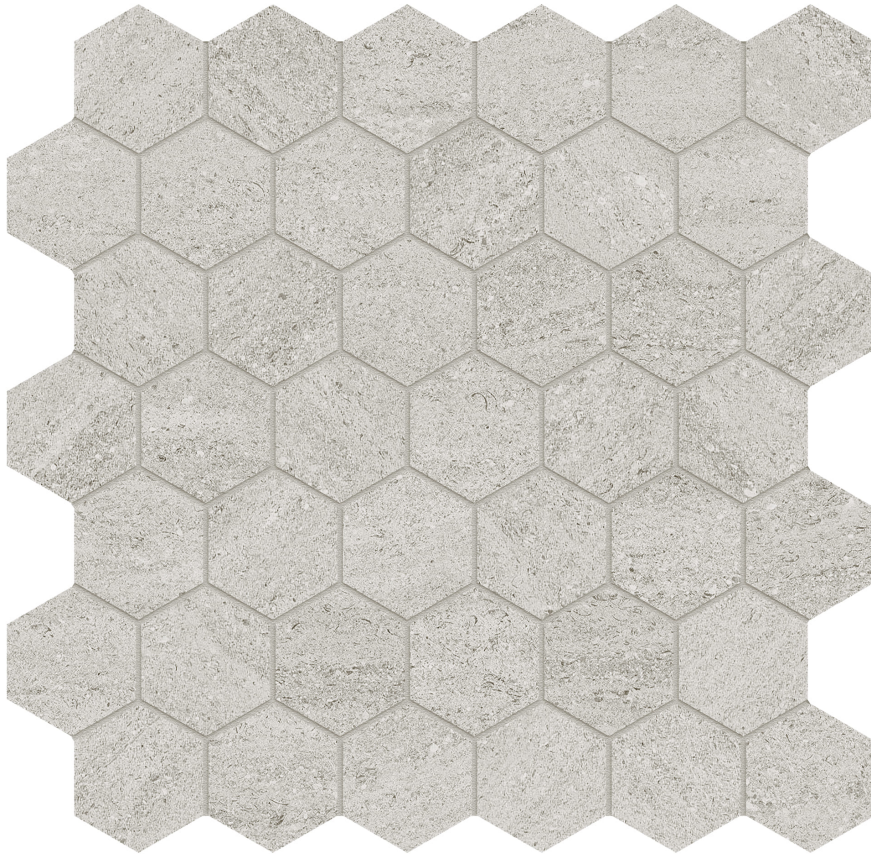

### LITHOFORM 2\'' HEX VEINCUT VISTA

---

Tile | 12"x12" | Porcelain

**TECHNICAL DATA**

CODE: AC8510-00370

NAME: Lithoform 2" Hex Veincut Vista

SERIES: Lithoform

SIZE: 12"x12"

FINISH: Organic Matte

LOOK: Stone Look

EDGE: Rectified

FAMILY: Tile

STYLE: Contemporary

SUITABLE FOR: Indoor| Outdoor

TPOLOGY: Porcelain

TYPE OF PIECE: Mosaic