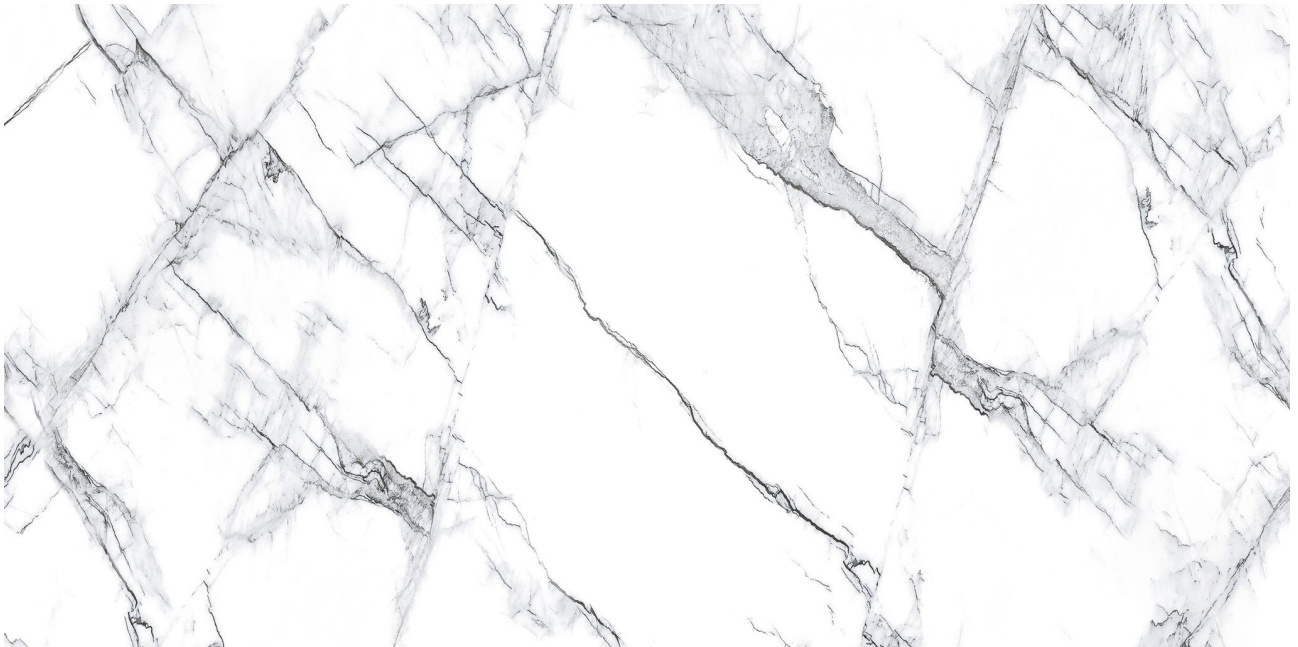

### TREASURE ICE WHITE MARBLE 12X24 POLISHED

---

Tile | 12"x24" | Porcelain

**GRAPHIC VARIETY**

**TECHNICAL DATA**

CODE: QUTS-IC-1  
NAME: Treasure Ice White Marble 12x24 Polished  
SERIES: Treasure  
SIZE: 12"x24"  
FINISH: Polished  
LOOK: Marble Look  
FAMILY: Tile  
FROST RESISTANCE: Yes  
PEI: 4  
SHADE VARIATION: V3  
STYLE: Contemporary  
SUITABLE FOR: Indoor, Shower  
TYPOLOGY: Porcelain  
TYPE OF PIECE: Field Tile  
USE: Floor and Wall