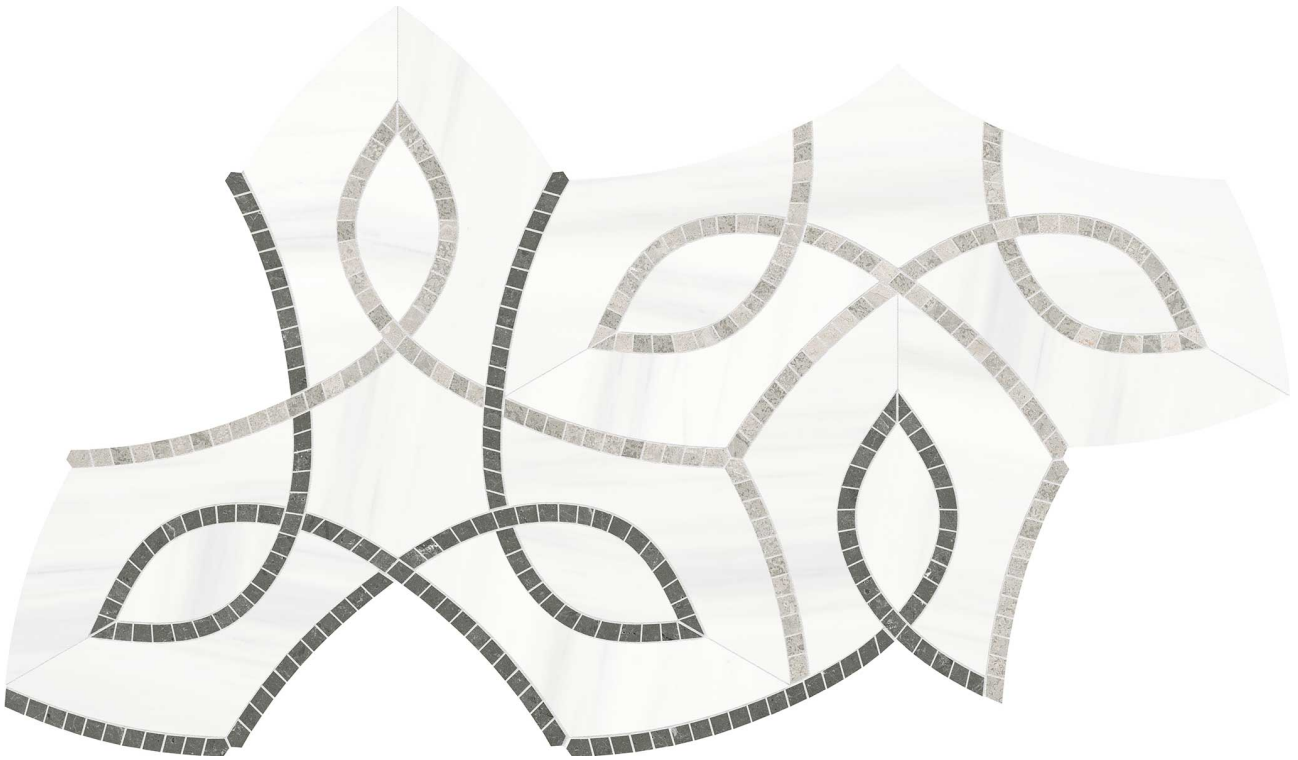

### UTOPIO VINE MIST MOSAIC

---

Stone | 7.8"x13.5" | Natural Stone

**TECHNICAL DATA**

CODE: AS5001-04140

NAME: Utopio Vine Mist Mosaic

SERIES: Utopio

SIZE: 7.8"x13.5"

FINISH: Honed w/ Polished

FAMILY: Stone

SUITABLE FOR: Indoor|Shower

TPOLOGY: Natural Stone

TYPE OF PIECE: Mosaic

USE: Floor and Wall

NOTES: Mosaic sheet sizes are nominal and may vary slightly due to standard manufacturing tolerances.