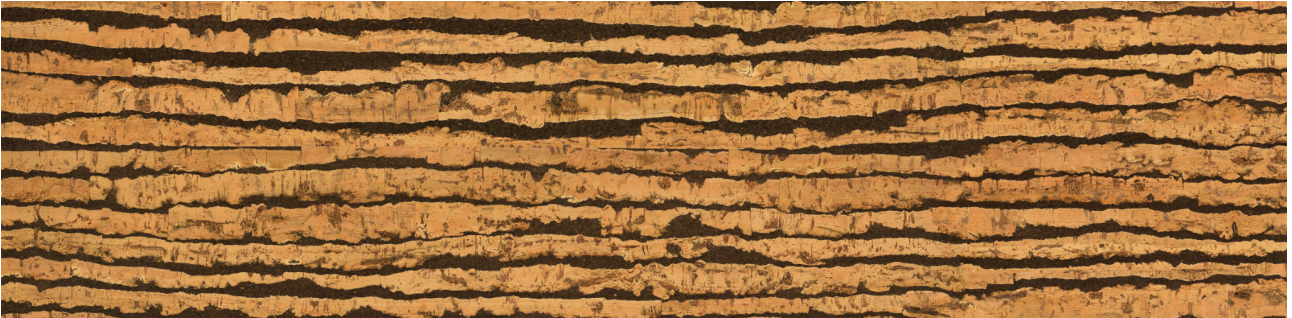

### CORK CLICK LANZAROTE

---

Waterproof Flooring | 12"x48,6" | HDF

**TECHNICAL DATA**

CODE: LCCORK202011  
NAME: Cork Click Lanzarote  
SERIES: True Earth Cork Click  
SIZE: 12"x48,6"  
FINISH: Matt  
LOOK: Wood Look  
CLICK SYSTEM: UNICLIC system  
COMMERCIAL WARRANTY: Class 33  
CORE BOARD THICKNESS: 7 mm  
FAMILY: Waterproof Flooring  
PAD THICKNESS: 1 mm  
PAD TYPE: Cork Underlayment  
RESIDENTIAL WARRANTY: Class 23  
STYLE: Contemporary  
SUITABLE FOR: Indoor  
SURFACE TEXTURE: Cork  
TYPOLOGY: HDF  
TYPE OF PIECE: Field Tile  
TOTAL THICKNESS: 10 mm  
USE: Floor only  
NOTES: These SKUs are special order and take approximately two weeks to deliver