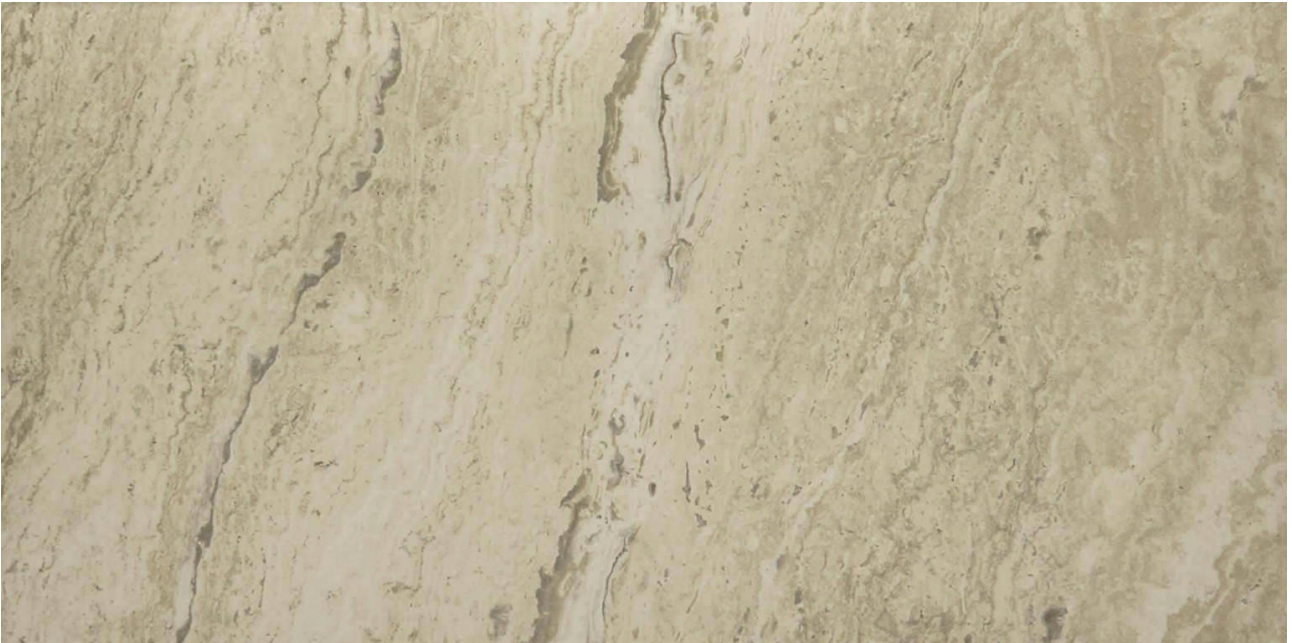

### 12X24F IVORY

---

Tile | 12"x24" | Porcelain

**GRAPHIC VARIETY**

**ROOM SCENES**

**TECHNICAL DATA**

CODE: AC69-132  
NAME: 12X24F Ivory  
SERIES: Antico  
SIZE: 12"x24"  
FINISH: Satin  
LOOK: Stone Look  
FAMILY: Tile  
FROST RESISTANCE: Yes  
PEI: 4  
STYLE: Contemporary  
SUITABLE FOR: Backsplash|Indoor|Outdoor|Pool|Shower  
TYPOLOGY: Porcelain  
TYPE OF PIECE: Field Tile  
USE: Floor and Wall