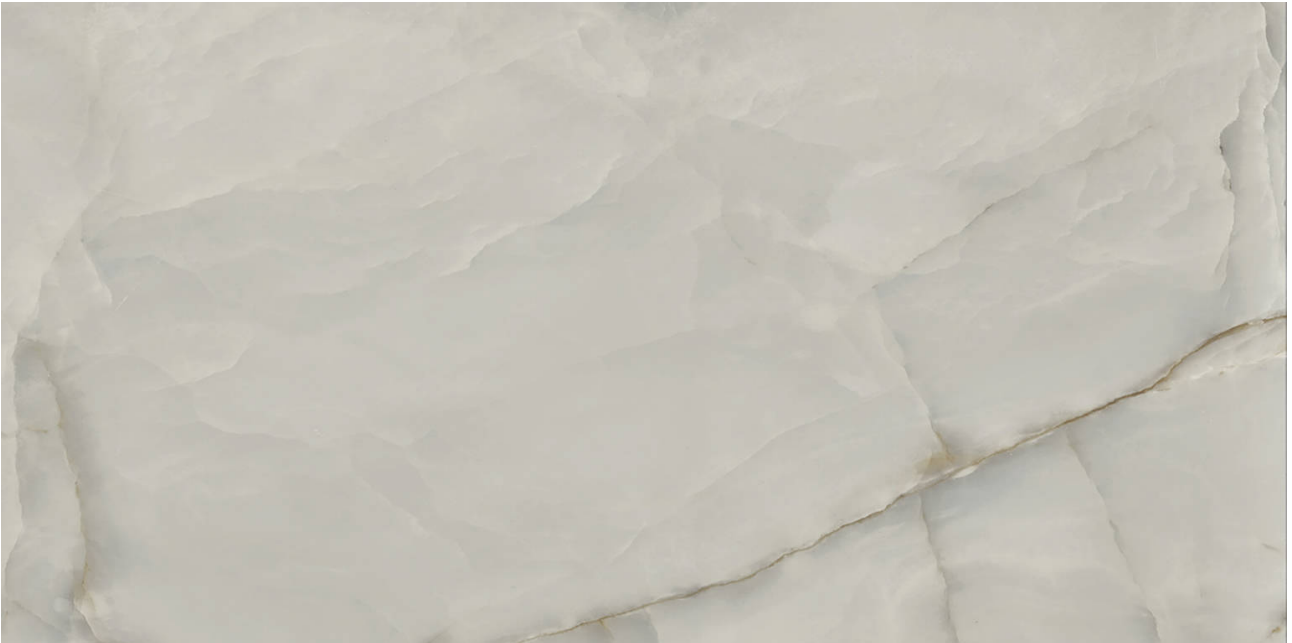

### MAGICAL DARK GREY MATTE 24X48

---

Tile | 24"x48" | Porcelain

**TECHNICAL DATA**

CODE: QURO-MA-2MN  
NAME: Magical Dark Grey Matte 24x48  
SERIES: Romance  
SIZE: 24"x48"  
FINISH: Matte  
LOOK: Marble Look  
EDGE: Rectified  
FAMILY: Tile  
FROST RESISTANCE: Yes  
PEI: 4  
STYLE: Contemporary  
SUITABLE FOR: Indoor  
TYPOLOGY: Porcelain  
TYPE OF PIECE: Field Tile  
USE: Floor and Wall