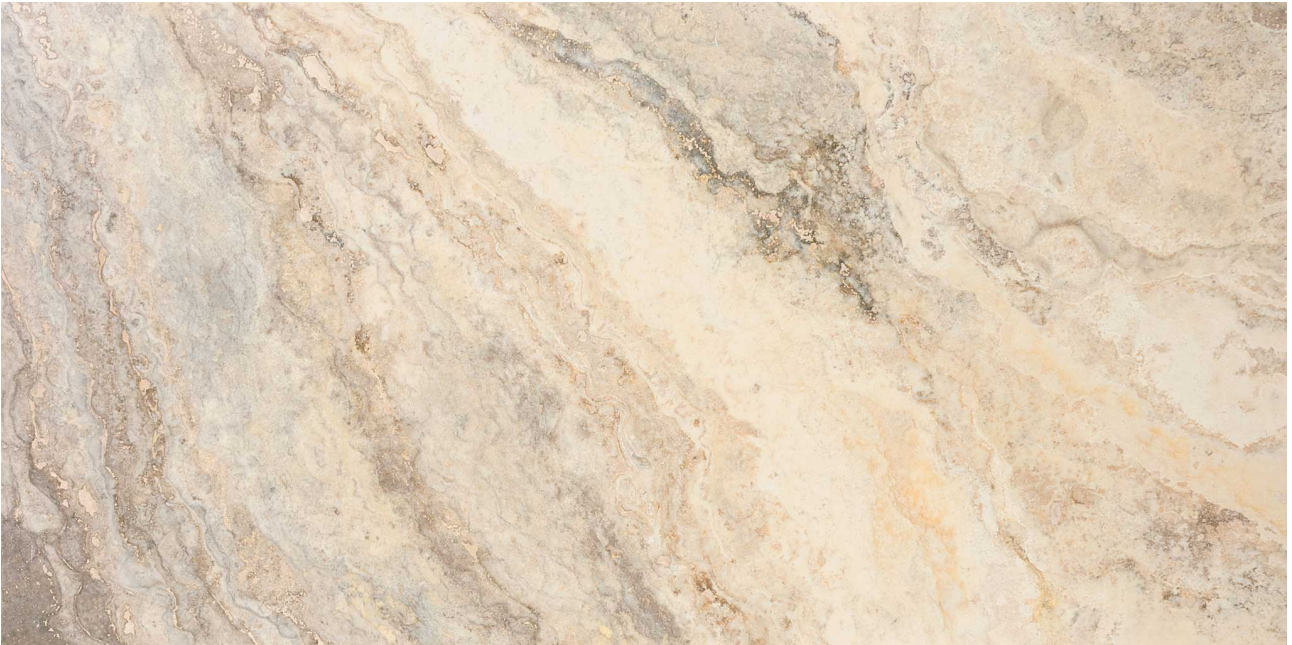

# GRAMERCY

KITCHEN AND BATH

---

**PRODUCT**  
**PICASSO 12X24**

---

Stone | 12"x24" | Travertine

**ROOM SCENES**

**TECHNICAL DATA**

CODE: AS5000-01590  
NAME: Picasso 12x24  
SERIES: Picasso  
SIZE: 12"x24"  
FINISH: Filled & Honed  
EDGE: Straight Edge  
FAMILY: Stone  
SUITABLE FOR: Indoor|Shower  
TYPOLOGY: Travertine  
TYPE OF PIECE: Field Tile  
USE: Floor and Wall