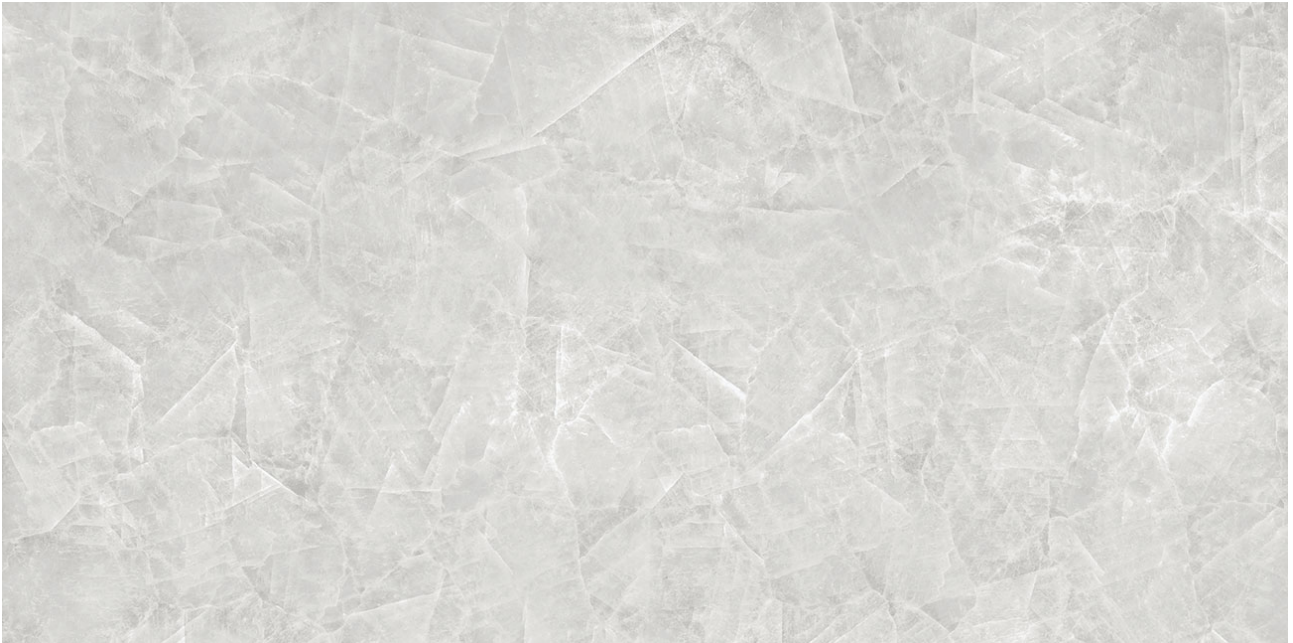

GRAMERCY

KITCHEN AND BATH

PRODUCT

ROYAL STONEWORKS 63X126 CRYSTAL LUXE POLISHED

Tile | 63"x126" | Sintered Slab

TECHNICAL DATA

CODE: QUSW-CL-1P
NAME: Royal Stoneworks 63X126 Crystal Luxe Polished
SERIES: Royal Stoneworks
SIZE: 63"x126"
FINISH: Polished
LOOK: Stone Look
EDGE: Rectified
FAMILY: Tile
FROST RESISTANCE: Yes
SHADE VARIATION: V2
STYLE: Contemporary
SUITABLE FOR: Indoor|Shower
TYPOLOGY: Sintered Slab
TYPE OF PIECE: Field Tile
USE: Floor and Wall