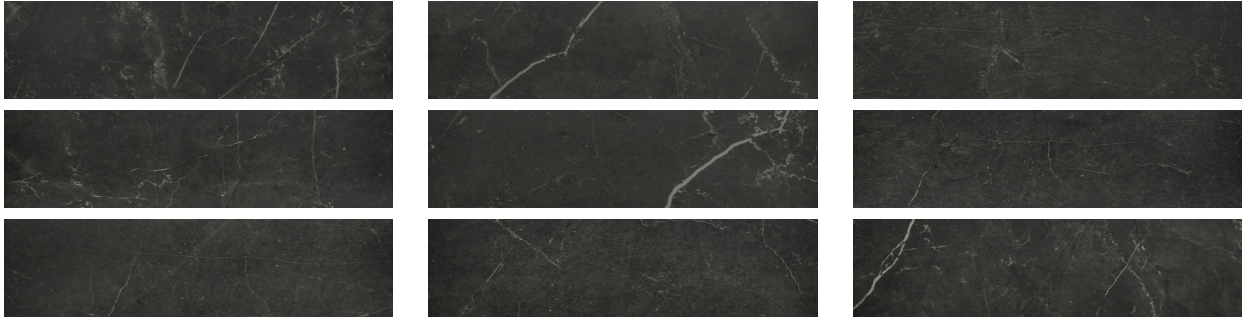

### TIVOLI NERO HONED 3X12 BULLNOSE

---

Tile | 3"x12" | Glazed Porcelain

**GRAPHIC VARIETY**

**TECHNICAL DATA**

CODE: QULX-TI-SBHN  
NAME: Tivoli Nero Honed 3X12 Bullnose  
SERIES: Luxury  
SIZE: 3"x12"  
FINISH: Matt  
LOOK: Marble Look  
EDGE: Rectified  
FAMILY: Tile  
STYLE: Contemporary  
SUITABLE FOR: Indoor|Shower  
TYPOLOGY: Glazed Porcelain  
TYPE OF PIECE: Bullnose  
USE: Floor and Wall