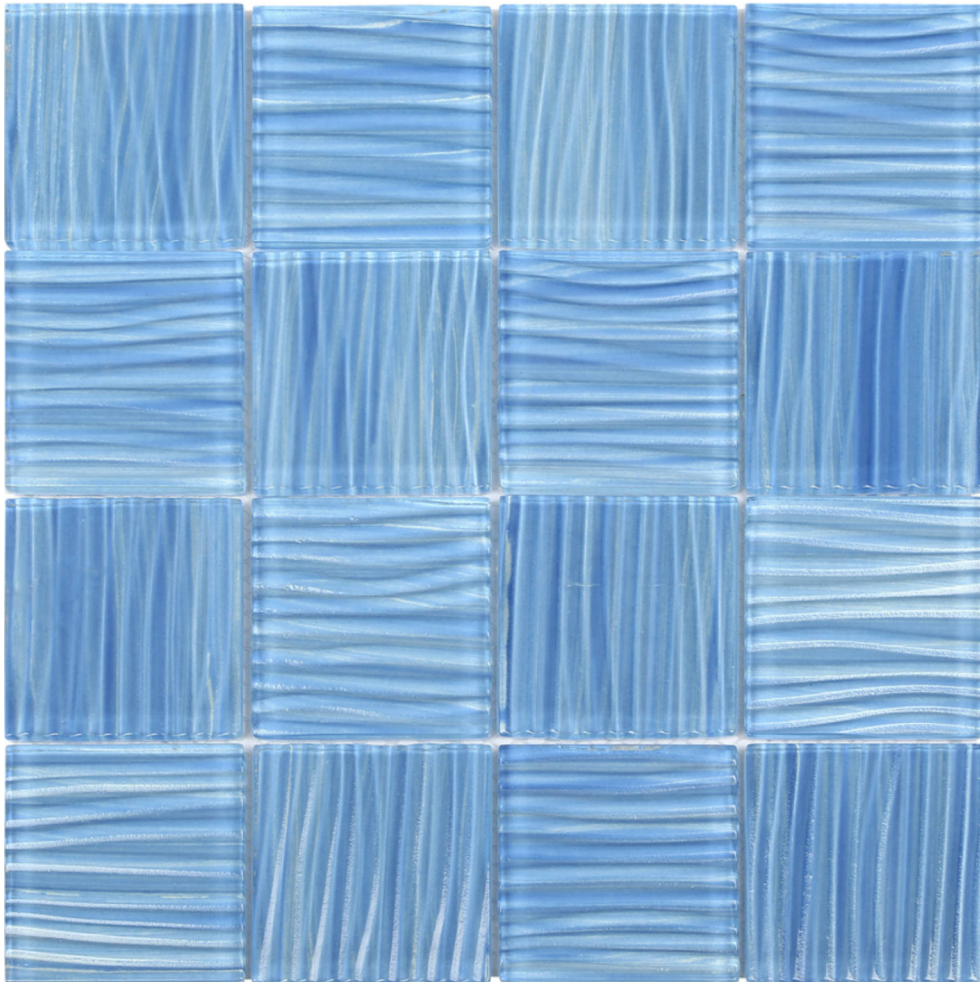

GRAMERCY

KITCHEN AND BATH

PRODUCT

3"X3" GLASS POOL STRIPED LIGHT BLUE MOSAIC

Mosaic and Decorative Tile | 12"x12" | Glass

TECHNICAL DATA

CODE: RVCHAWV149
NAME: 3"X3" Glass Pool Striped Light Blue Mosaic
SERIES: Chelsea Collection
SIZE: 12"x12"
LOOK: Multi-Look Mosaics
FAMILY: Mosaic and Decorative Tile
MOSAIC CHIP SIZE: 3"x3"
SUITABLE FOR: Backsplash,Indoor,Outdoor,Shower,Pool
TYPOLOGY: Glass
TYPE OF PIECE: Mosaic
USE: Wall only