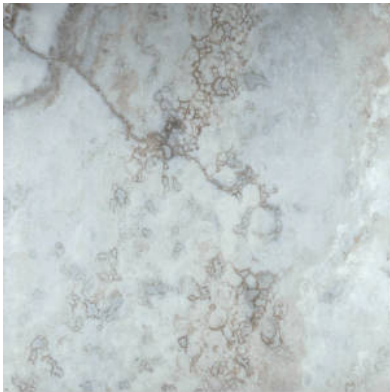

GRAMERCY

KITCHEN AND BATH

PRODUCT
AZZURRO 24X24

Tile | 24"x24" | Porcelain

GRAPHIC VARIETY

ROOM SCENES

TECHNICAL DATA

CODE: QUSI-AZ-F4
NAME: Azzurro 24X24
SERIES: Siena
SIZE: 24"x24"
FINISH: Matt
LOOK: Marble Look
FAMILY: Tile
FROST RESISTANCE: Yes
PEI: 4
STYLE: Contemporary
SUITABLE FOR: Indoor, Shower
TYPOLOGY: Porcelain
TYPE OF PIECE: Field Tile
USE: Floor and Wall