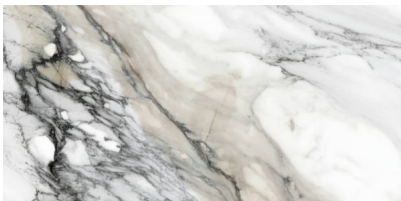

**24X48 Polished Amore Grey**  
24"x48" | Porcelain

**24X48 Matte Revere Red**  
24"x48" | Porcelain

**24X48 Matte Glamour White**  
24"x48" | Porcelain

**24X48 Matte Crush Gold**  
24"x48" | Porcelain

**24X48 Matte Allure Blue**  
24"x48" | Porcelain