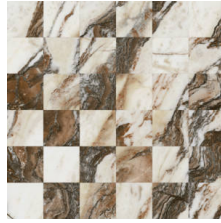

2X2 Mosaic-Matte Revere Red
12"x12" | Porcelain