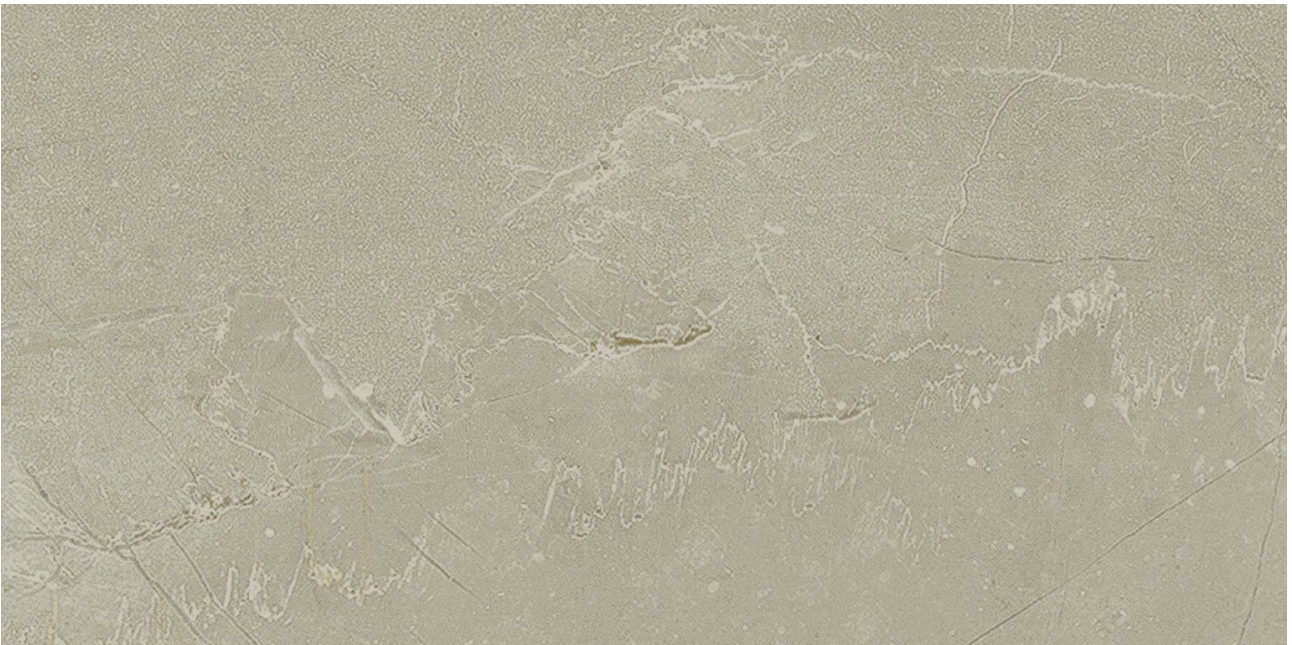

GRAMERCY

KITCHEN AND BATH

PRODUCT

3X6 MATTE PULPIS GREY

Tile | 3"x6" | Porcelain

TECHNICAL DATA

CODE: AC61-083
NAME: 3X6 Matte Pulpis Grey
SERIES: Classic
SIZE: 3"x6"
FINISH: Matt
LOOK: Marble Look
FAMILY: Tile
STYLE: Contemporary
SUITABLE FOR: Backsplash
TYPOLOGY: Porcelain
TYPE OF PIECE: Field Tile
USE: Floor and Wall