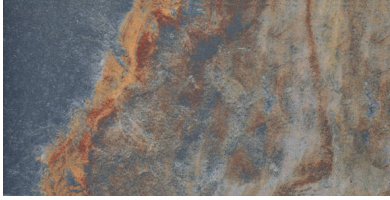

GRAMERCY

KITCHEN AND BATH

PRODUCT
VOLCANO 12X24

Tile | 12"x24" | Porcelain

GRAPHIC VARIETY

TECHNICAL DATA

CODE: QUVT-VO-1
NAME: Volcano 12x24
SERIES: Vermont Slate
SIZE: 12"x24"
FINISH: Matt
LOOK: Stone Look
FAMILY: Tile
FROST RESISTANCE: Yes
PEI: 4
STYLE: Contemporary
SUITABLE FOR: Indoor, Shower
TYPOLOGY: Porcelain
TYPE OF PIECE: Field Tile
USE: Floor and Wall