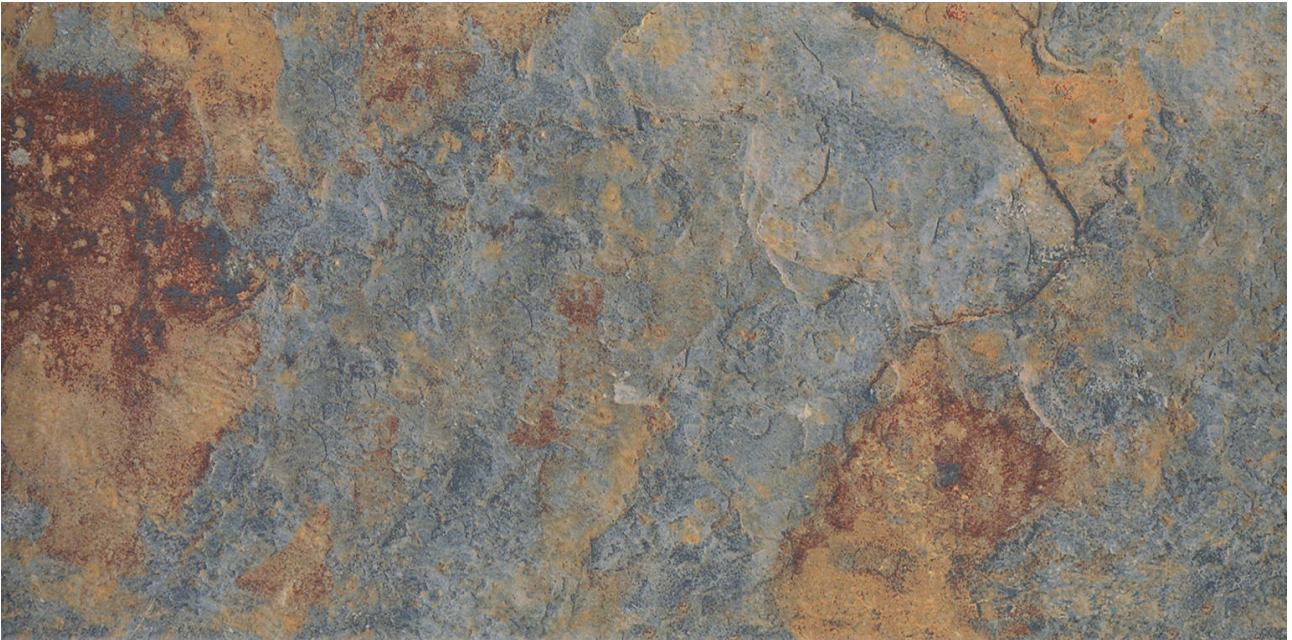

GRAMERCY

KITCHEN AND BATH

PRODUCT
VOLCANO 12X24

Tile | 12"x24" | Porcelain

GRAPHIC VARIETY

TECHNICAL DATA

CODE: QUVT-VO-1
NAME: Volcano 12x24
SERIES: Vermont Slate
SIZE: 12"x24"
FINISH: Matt
LOOK: Stone Look
FAMILY: Tile
FROST RESISTANCE: Yes
PEI: 4
STYLE: Contemporary
SUITABLE FOR: Indoor, Shower
TYPOLOGY: Porcelain
TYPE OF PIECE: Field Tile
USE: Floor and Wall