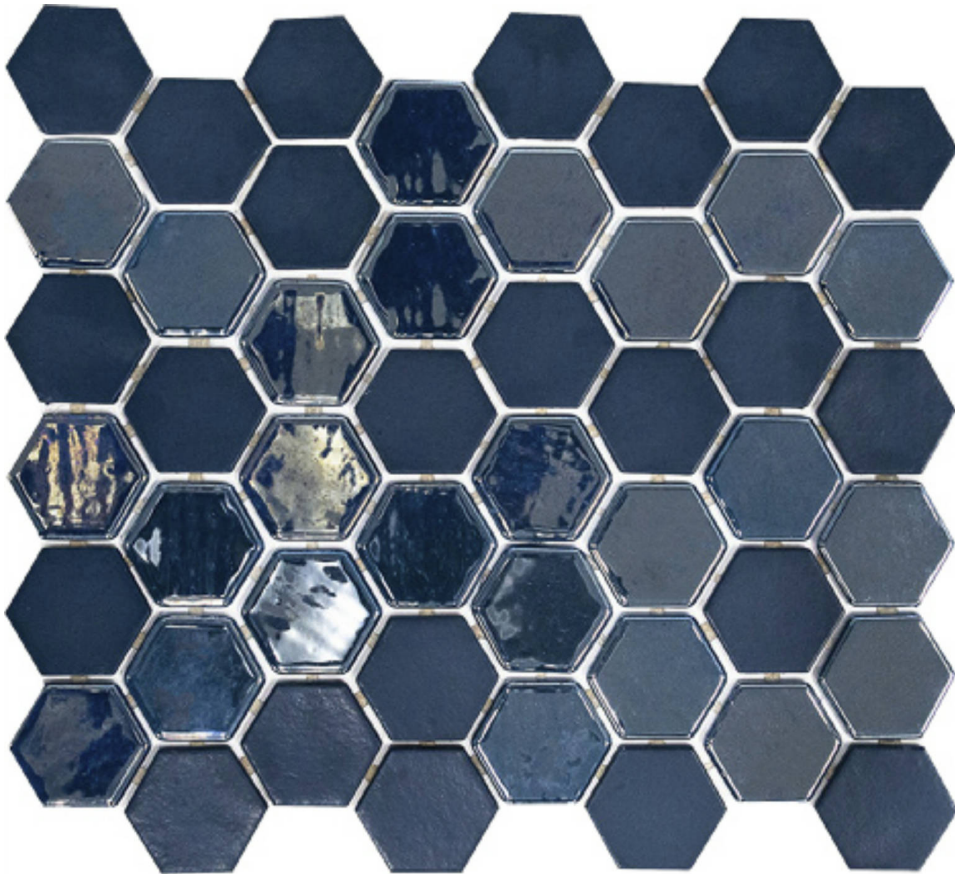

### CONFETTI MOSAIC BLUE

---

Mosaic and Decorative Tile | 10.75"x12.5" | Glass

**TECHNICAL DATA**

CODE: RVHA092  
NAME: Confetti Mosaic Blue  
SERIES: Hamptons Collection  
SIZE: 10.75"x12.5"  
LOOK: Multi-Look Mosaics  
FAMILY: Mosaic and Decorative Tile  
STYLE: Contemporary  
SUITABLE FOR: Backsplash, Indoor  
TYPOLOGY: Glass  
TYPE OF PIECE: Mosaic  
USE: Wall only