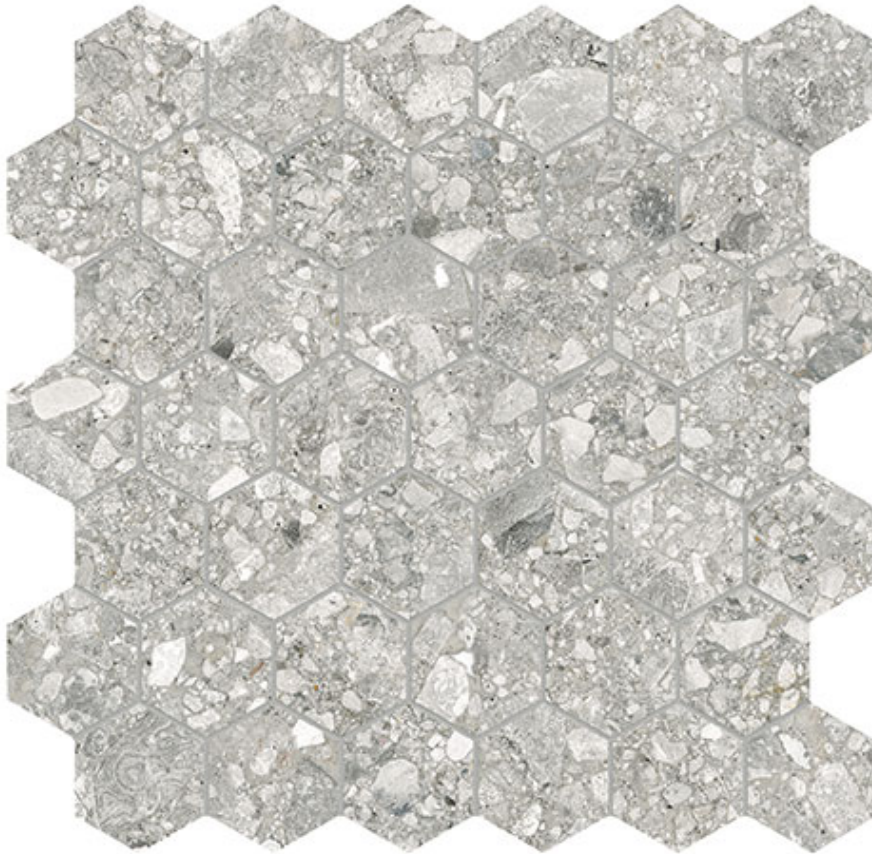

GRAMERCY

KITCHEN AND BATH

PRODUCT

ROYAL STONEWORKS 2\ " REGAL FOSSIL VEIN HEX

Tile | 12"x12" | Porcelain

TECHNICAL DATA

CODE: QUSW-RF-HX
NAME: Royal Stoneworks 2" Regal Fossil Vein Hex
SERIES: Royal Stoneworks
SIZE: 12"x12"
FINISH: Matt
LOOK: Stone Look
FAMILY: Tile
MOSAIC CHIP SIZE: 2"x2"
SHADE VARIATION: V3
STYLE: Contemporary
SUITABLE FOR: Indoor|Shower
TYPOLOGY: Porcelain
TYPE OF PIECE: Mosaic
USE: Floor and Wall