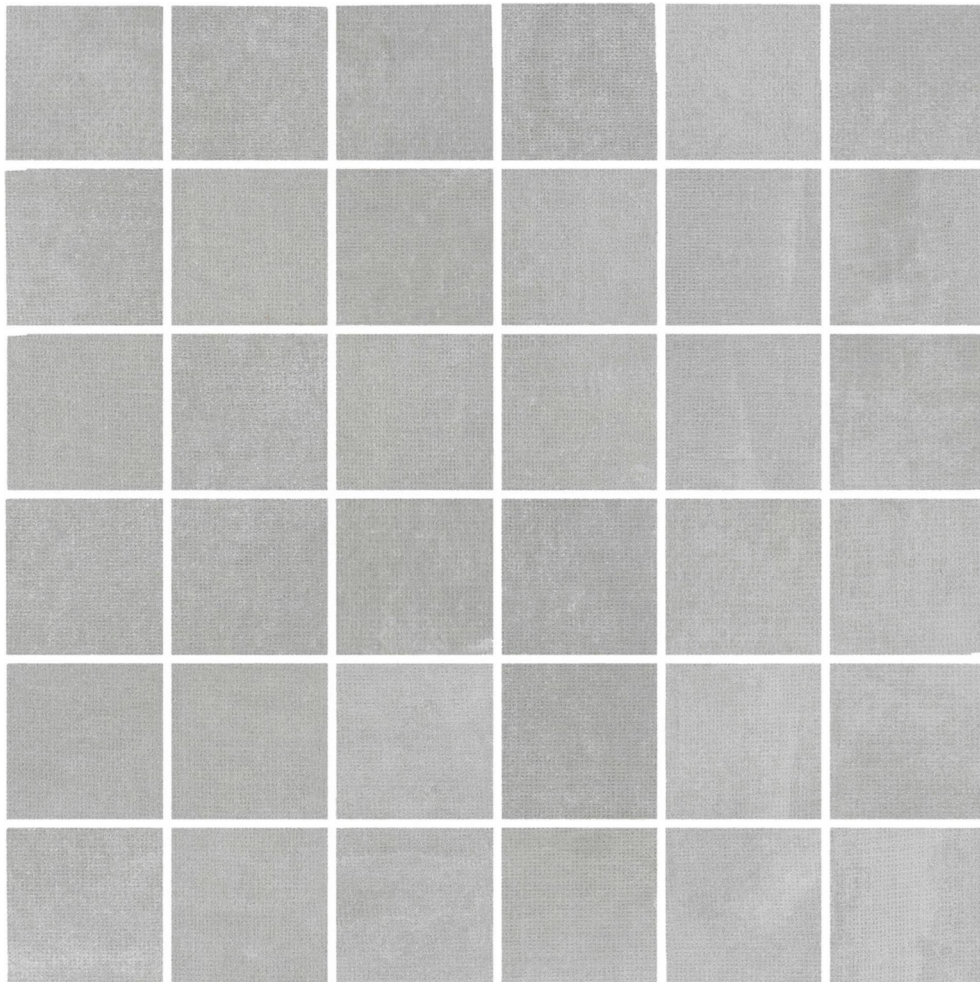

GRAMERCY

KITCHEN AND BATH

PRODUCT

BROADWAY SILVER 2X2 MOSAIC

Tile | 12"x12" | Porcelain

GRAPHIC VARIETY

TECHNICAL DATA

CODE: QUUR-BR-M1
NAME: Broadway Silver 2X2 Mosaic
SERIES: Urban
SIZE: 12"x12"
FINISH: Matt
LOOK: Concrete
FAMILY: Tile
FROST RESISTANCE: Yes
MOSAIC CHIP SIZE: 2"x2"
STYLE: Contemporary
SUITABLE FOR: Backsplash,Indoor
TYPOLOGY: Porcelain
TYPE OF PIECE: Mosaic
USE: Floor and Wall