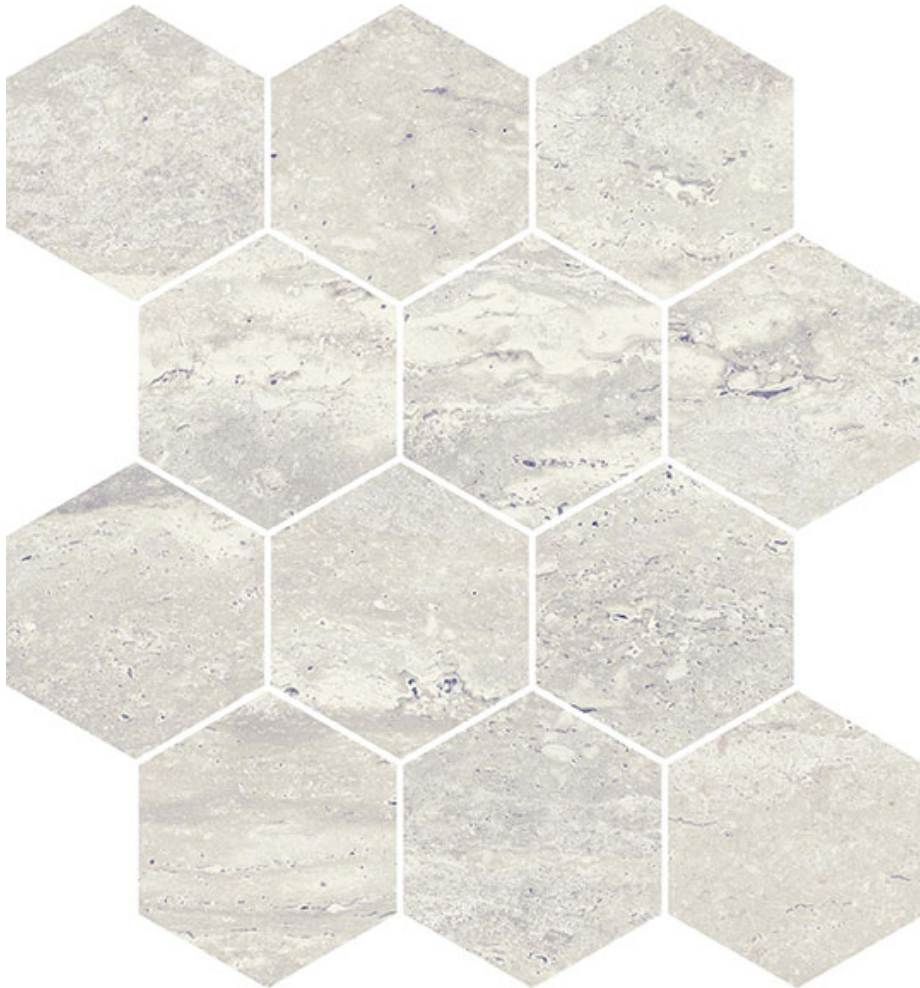

GRAMERCY

KITCHEN AND BATH

PRODUCT

SATURNIA 3X3 HEX ROMAN MATTE

Tile | 9"x11" | Porcelain

GRAPHIC VARIETY

ROOM SCENES

TECHNICAL DATA

CODE: QUSA-RO-HM
NAME: Saturnia 3x3 Hex Roman Matte
SERIES: Saturnia
SIZE: 9"x11"
FINISH: Matt
LOOK: Marble Look
CHEMICAL RESISTANCE (APH): Not affected
DCOF (APH): ≥ 0.42 Wet
EDGE: Rectified
FAMILY: Tile
FROST RESISTANCE: Yes
MOSAIC CHIP SIZE: 3"x3"
STAIN RESISTANCE (APH): Not affected
STYLE: Contemporary
TYPOLOGY: Porcelain
THICKNESS (APH): 8
TYPE OF PIECE: Mosaic
USE: Floor and Wall
NOTES: Proudly made in the USA