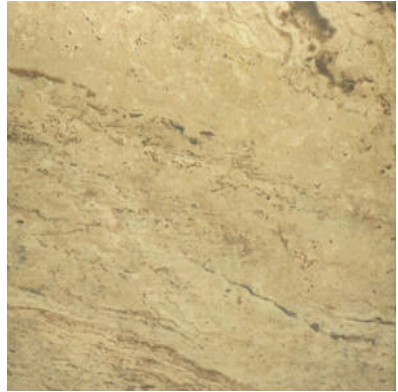

# GRAMERCY

KITCHEN AND BATH

---

**PRODUCT**  
**12X12F CLASSIC**

---

Tile | 12"x12" | Porcelain

**GRAPHIC VARIETY**

**TECHNICAL DATA**

CODE: AC63-343  
NAME: 12X12F Classic  
SERIES: Antico  
SIZE: 12"x12"  
FINISH: Satin  
LOOK: Stone Look  
FAMILY: Tile  
FROST RESISTANCE: Yes  
PEI: 4  
STYLE: Contemporary  
SUITABLE FOR: Backsplash|Indoor|Outdoor|Pool|Shower  
TYPOLOGY: Porcelain  
TYPE OF PIECE: Field Tile  
USE: Floor and Wall