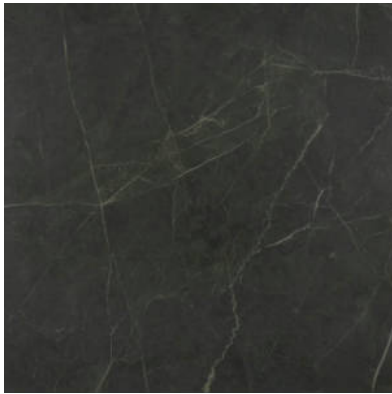

GRAMERCY

KITCHEN AND BATH

PRODUCT

TIVOLI NERO HONED 24X24

Tile | 24"x24" | Glazed Porcelain

GRAPHIC VARIETY

TECHNICAL DATA

CODE: QULX-TI-3HN2
NAME: Tivoli Nero Honed 24X24
SERIES: Luxury
SIZE: 24"x24"
FINISH: Matt
LOOK: Marble Look
EDGE: Rectified
FAMILY: Tile
FROST RESISTANCE: Yes
PEI: 4
STYLE: Contemporary
SUITABLE FOR: Indoor|Shower
TYPOLOGY: Glazed Porcelain
TYPE OF PIECE: Field Tile
USE: Floor and Wall