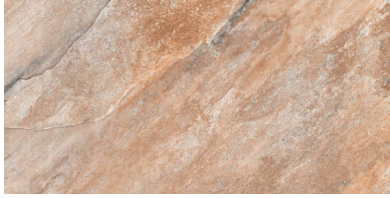

GRAMERCY

KITCHEN AND BATH

PRODUCT

ANNAPURNA BEIGE 12X24

Tile | 12"x24" | Porcelain

GRAPHIC VARIETY

ROOM SCENES

TECHNICAL DATA

CODE: QUNS-AN-1
NAME: Annapurna Beige 12X24
SERIES: Nepal Slate
SIZE: 12"x24"
FINISH: Matt
LOOK: Stone Look
FAMILY: Tile
FROST RESISTANCE: Yes
PEI: 4
STYLE: Contemporary
SUITABLE FOR: Indoor, Shower
TYPOLOGY: Porcelain
TYPE OF PIECE: Field Tile
USE: Floor and Wall