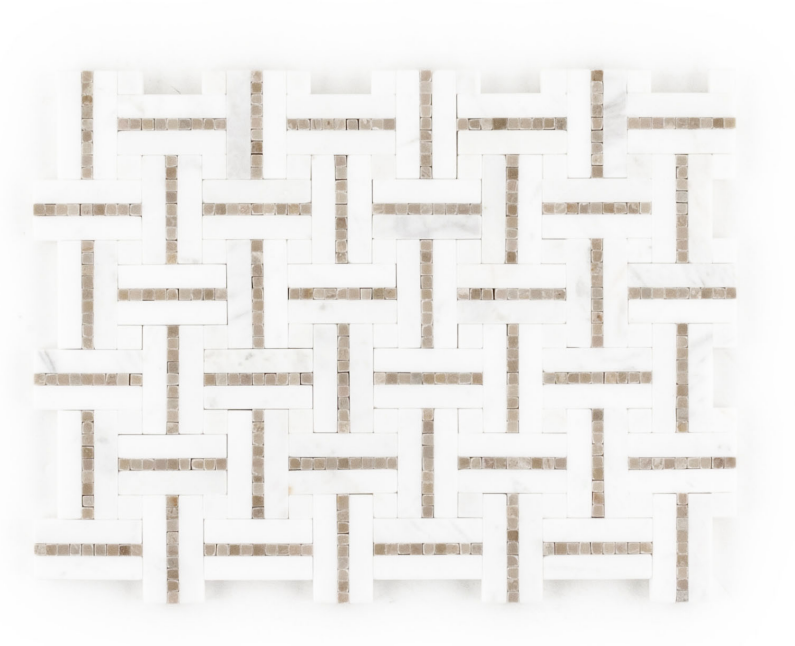

### GAZEBO CREAM MOSAIC

---

Mosaic and Decorative Tile | 8"x11" | Marble

**DETAILS**

**ROOM SCENES**

**TECHNICAL DATA**

CODE: RVHA099  
NAME: Gazebo Cream Mosaic  
SERIES: Hamptons Collection  
SIZE: 8"x11"  
LOOK: Multi-Look Mosaics  
FAMILY: Mosaic and Decorative Tile  
SHADE VARIATION: V3  
STYLE: Contemporary  
SUITABLE FOR: Backsplash, Indoor  
TYPOLOGY: Marble  
TYPE OF PIECE: Mosaic  
USE: Floor and Wall