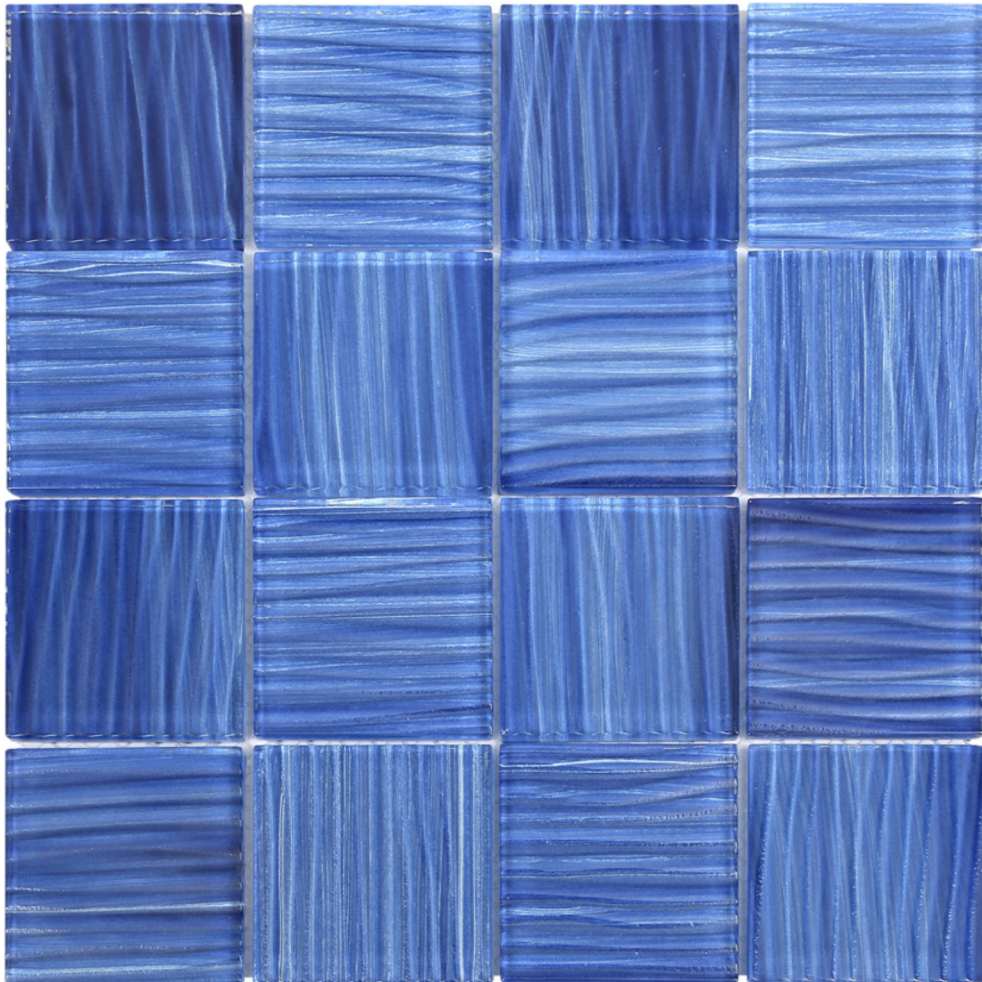

GRAMERCY

KITCHEN AND BATH

PRODUCT

3"X3" GLASS POOL STRIPED COBALT BLUE MOSAIC

Mosaic and Decorative Tile | 12"x12" | Glass

TECHNICAL DATA

CODE: RVCHAWV150
NAME: 3"X3" Glass Pool Striped Cobalt Blue Mosaic
SERIES: Chelsea Collection
SIZE: 12"x12"
LOOK: Multi-Look Mosaics
FAMILY: Mosaic and Decorative Tile
MOSAIC CHIP SIZE: 3"x3"
SUITABLE FOR: Backsplash,Indoor,Outdoor,Shower,Pool
TYPOLOGY: Glass
TYPE OF PIECE: Mosaic
USE: Wall only