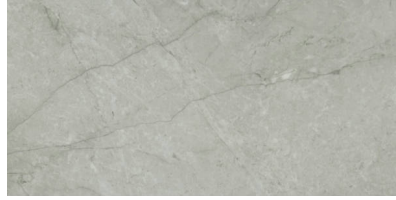

GRAMERCY

KITCHEN AND BATH

PRODUCT

ROMA ARGENTO POLISHED 24X48

Tile | 24"x48" | Glazed Porcelain

GRAPHIC VARIETY

TECHNICAL DATA

CODE: QULX-RO-4PN
NAME: Roma Argento Polished 24X48
SERIES: Luxury
SIZE: 24"x48"
FINISH: Polished
LOOK: Marble Look
EDGE: Rectified
FAMILY: Tile
FROST RESISTANCE: Yes
PEI: 4
STYLE: Contemporary
SUITABLE FOR: Indoor|Shower
TYPOLOGY: Glazed Porcelain
TYPE OF PIECE: Field Tile
USE: Floor and Wall