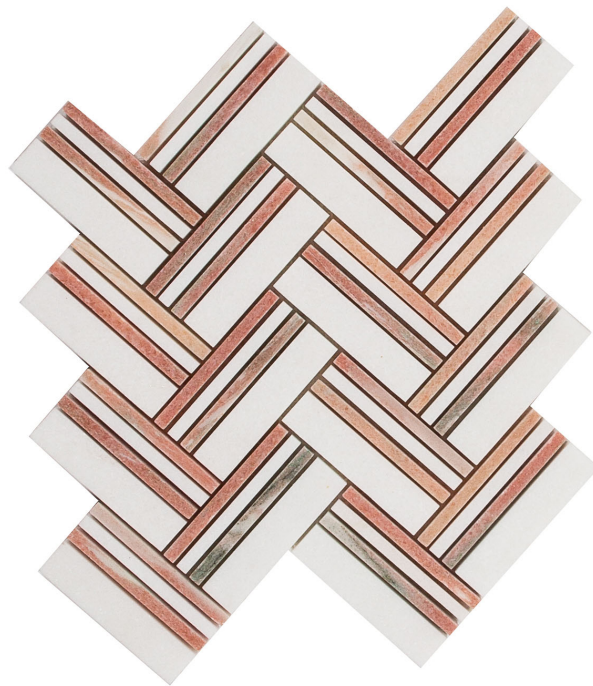

GRAMERCY

KITCHEN AND BATH

PRODUCT

ROSEY WEAVE MOSAIC

Mosaic and Decorative Tile | 9"x10" | Marble

DETAILS

ROOM SCENES

TECHNICAL DATA

CODE: RVHA104

NAME: Rosey Weave Mosaic

SERIES: Hamptons Collection

SIZE: 9"x10"

FINISH: Polished

LOOK: Multi-Look Mosaics

FAMILY: Mosaic and Decorative Tile

SHADE VARIATION: V4

STYLE: Contemporary

SUITABLE FOR: Backsplash, Indoor, Shower

TPOLOGY: Marble

TYPE OF PIECE: Mosaic

USE: Floor and Wall

PACKING

Size	Product type	BOX			PALLET		
		pcs	sqft	lb	boxes	sqft	lb
9"x10"	Mosaic	5					