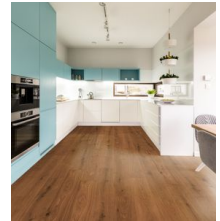

Timber Espresso
7.8"x48.6" | Fibrano w/ HydroWood