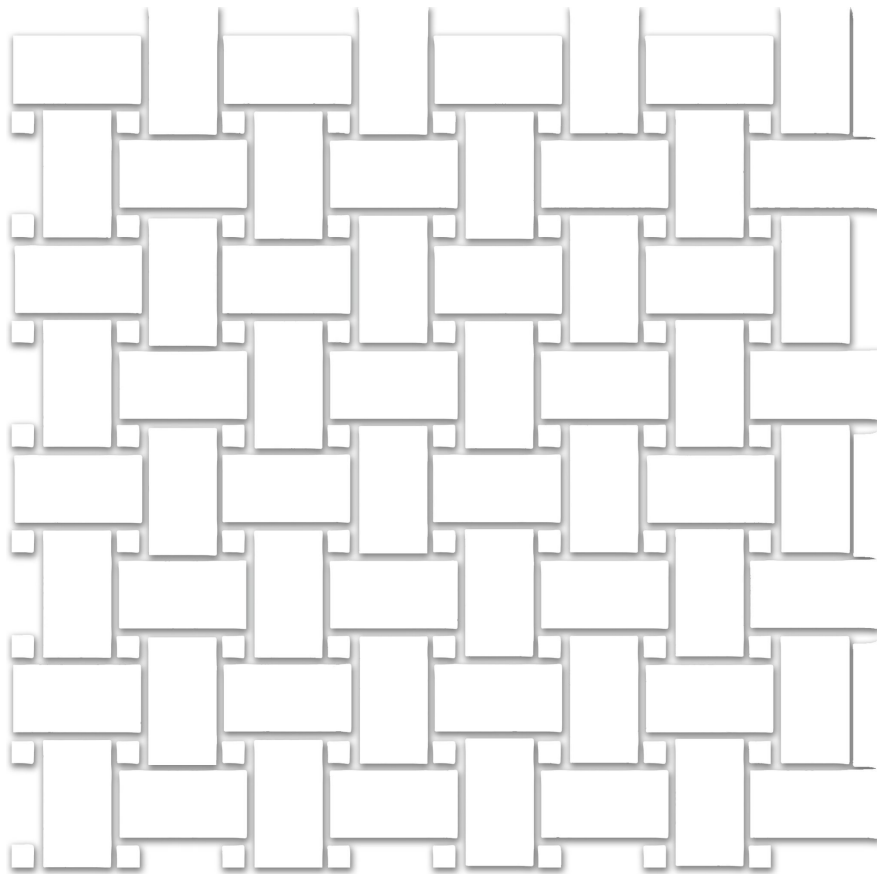

### TREASURE ULTIMATE DOLOMITE POLISHED BASKETWEAVE MOSAIC

---

Tile | 12"x12" | Porcelain

**TECHNICAL DATA**

CODE: QUTS-UL-M3  
NAME: Treasure Ultimate Dolomite Polished Basketweave Mosaic  
SERIES: Treasure  
SIZE: 12"x12"  
FINISH: Polished  
LOOK: Marble Look  
FAMILY: Tile  
MOSAIC CHIP SIZE: Mesh-Mounted  
SHADE VARIATION: V2  
STYLE: Contemporary  
SUITABLE FOR: Indoor|Shower|Backsplash  
TYPOLOGY: Porcelain  
TYPE OF PIECE: Mosaic  
USE: Floor and Wall