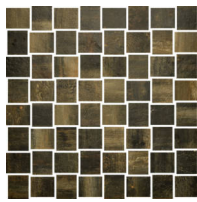

Taurus Nero 12X12 Mosaic
12"x12" | Porcelain