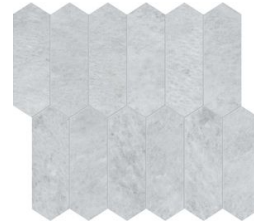

## AURA FRESCA

---

|| Marble

Infinite shades of grey meet harmoniously in a pattern characterized by smoky tones. A tone on tone grey pattern that comes to life through the brightness and brilliance of its honed marble surface.

**PRODUCTS**

**Aura Fresca 18x36**  
18"x36" | Marble

**Aura Fresca 12x24**  
12"x24" | Marble

**Aura Fresca 2x6 Picket Mosaic**  
10.5"x12" | Marble

**Aura Fresca .5x12 Deco-Bar**  
0.5"x12" | Marble

**Aura Fresca 2 Hexagon Mosaic**  
12"x12" | Marble