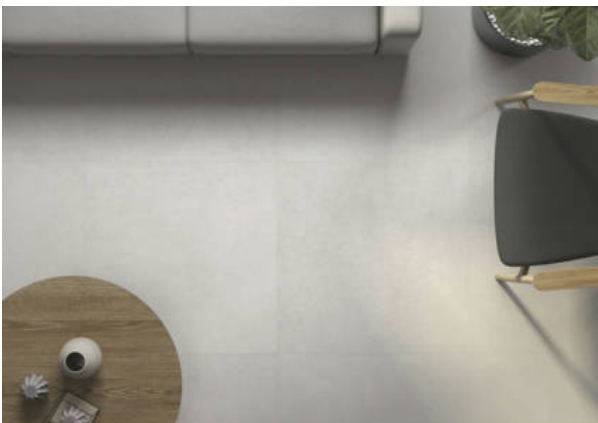

GRAMERCY

KITCHEN AND BATH

PRODUCT

ASHLAND 30X30 WHITE

Tile | 30"x30" | Porcelain

GRAPHIC VARIETY

DETAILS

ROOM SCENES

TECHNICAL DATA

CODE: QUAS-WH-5
NAME: Ashland 30X30 White
SERIES: Ashland
SIZE: 30"x30"
FINISH: Matt
LOOK: Concrete
EDGE: Rectified
FAMILY: Tile
FROST RESISTANCE: Yes
PEI: 4
SHADE VARIATION: V2
STYLE: Contemporary
SUITABLE FOR: Indoor|Outdoor|Shower
TYPOLOGY: Porcelain
TYPE OF PIECE: Field Tile
USE: Floor and Wall
NOTES: THIS PRODUCT IS SPECIAL ORDER AND NON CANCELLABLE OR RETURNABLE