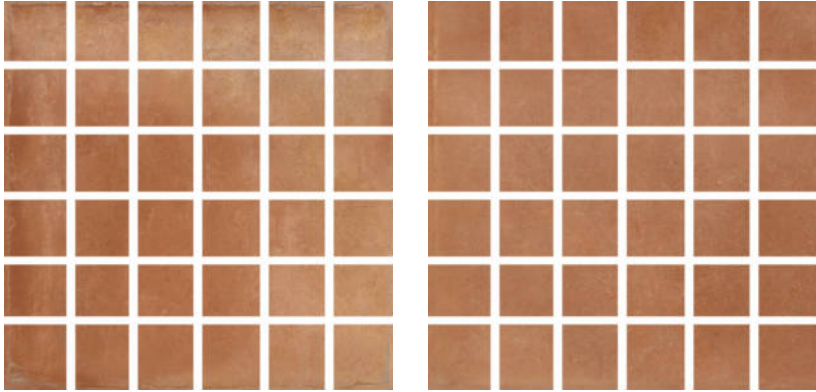

### SUMMERVILLE COTTO 2X2 MOSAIC

---

Tile | 12"x12" | Glazed Porcelain

**GRAPHIC VARIETY**

**TECHNICAL DATA**

CODE: QU CR-SU-M  
NAME: Summerville Cotto 2x2 Mosaic  
SERIES: Charleston  
SIZE: 12"x12"  
FINISH: Matt  
LOOK: Terracotta  
BREAKING STRENGTH (APH): SAFE 1300 N  
CHEMICAL RESISTANCE (APH): Not Affected  
DCOF (APH): >0.89  
FAMILY: Tile  
FROST RESISTANCE: Yes  
MOSAIC CHIP SIZE: 2"x2"  
PEI: 4  
SHADE VARIATION: V1  
STAIN RESISTANCE (APH): Not Affected  
STYLE: Contemporary  
SUITABLE FOR: Backsplash|Indoor|Shower  
TYPOLOGY: Glazed Porcelain  
THICKNESS (APH): 9.5  
TYPE OF PIECE: Mosaic  
USE: Floor and Wall