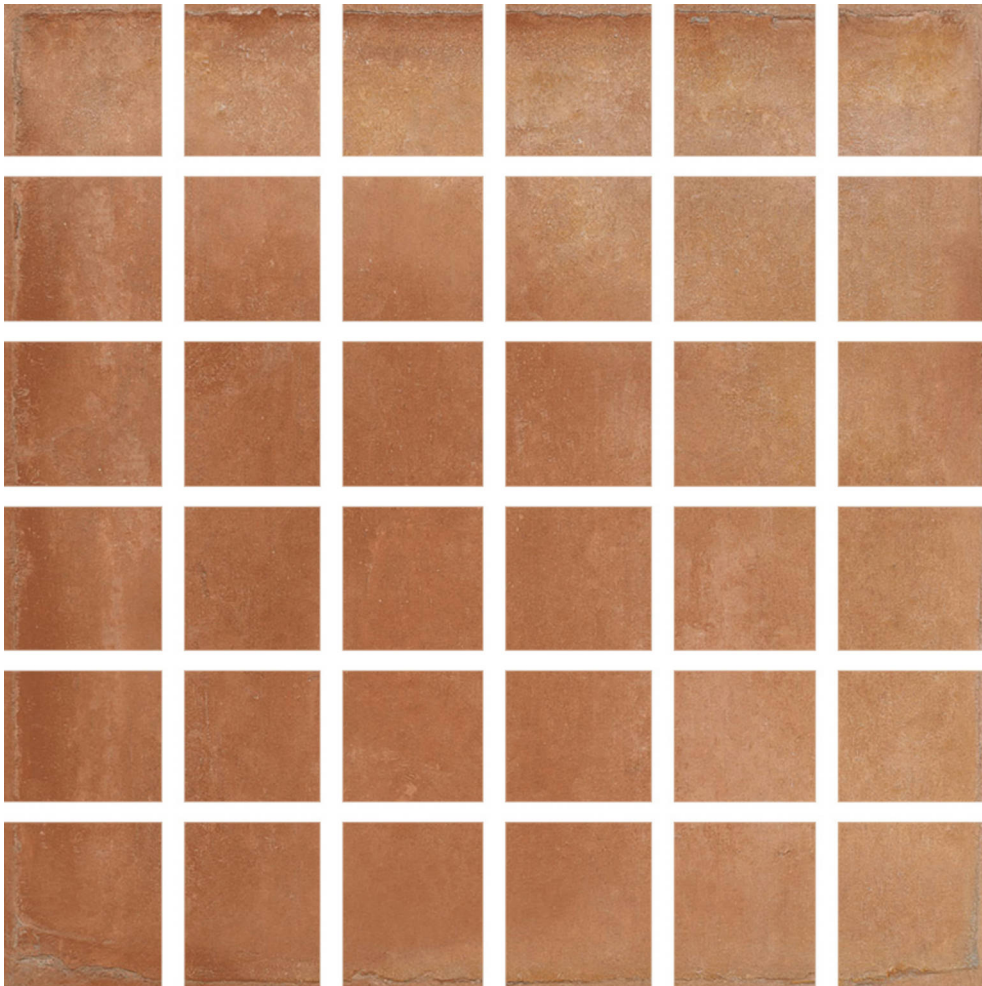

### SUMMERVILLE COTTO 2X2 MOSAIC

---

Tile | 12"x12" | Glazed Porcelain

**GRAPHIC VARIETY**

**TECHNICAL DATA**

CODE: QU CR-SU-M  
NAME: Summerville Cotto 2x2 Mosaic  
SERIES: Charleston  
SIZE: 12"x12"  
FINISH: Matt  
LOOK: Terracotta  
BREAKING STRENGTH (APH): SAFE 1300 N  
CHEMICAL RESISTANCE (APH): Not Affected  
DCOF (APH): >0.89  
FAMILY: Tile  
FROST RESISTANCE: Yes  
MOSAIC CHIP SIZE: 2"x2"  
PEI: 4  
SHADE VARIATION: V1  
STAIN RESISTANCE (APH): Not Affected  
STYLE: Contemporary  
SUITABLE FOR: Backsplash|Indoor|Shower  
TYPOLOGY: Glazed Porcelain  
THICKNESS (APH): 9.5  
TYPE OF PIECE: Mosaic  
USE: Floor and Wall