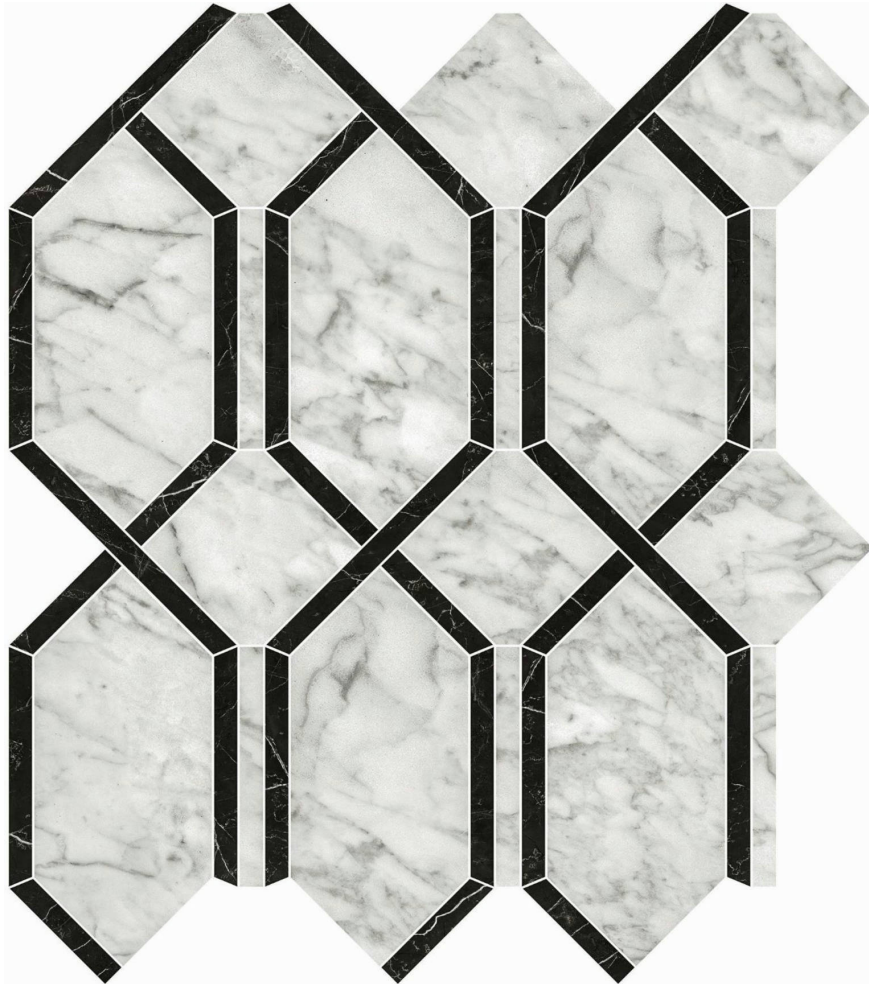

### SAN GIULIO GIOIA POLISHED MODELLA MOSAIC

---

Tile | 12"x13" | Glazed Porcelain

**TECHNICAL DATA**

CODE: QULX-SA-M5P  
NAME: San Giulio Gioia Polished Modella Mosaic  
SERIES: Luxury  
SIZE: 12"x13"  
FINISH: Polished  
LOOK: Marble Look  
EDGE: Rectified  
FAMILY: Tile  
STYLE: Contemporary  
SUITABLE FOR: Backsplash,Indoor,Shower  
TYPOLOGY: Glazed Porcelain  
TYPE OF PIECE: Mosaic  
USE: Floor and Wall