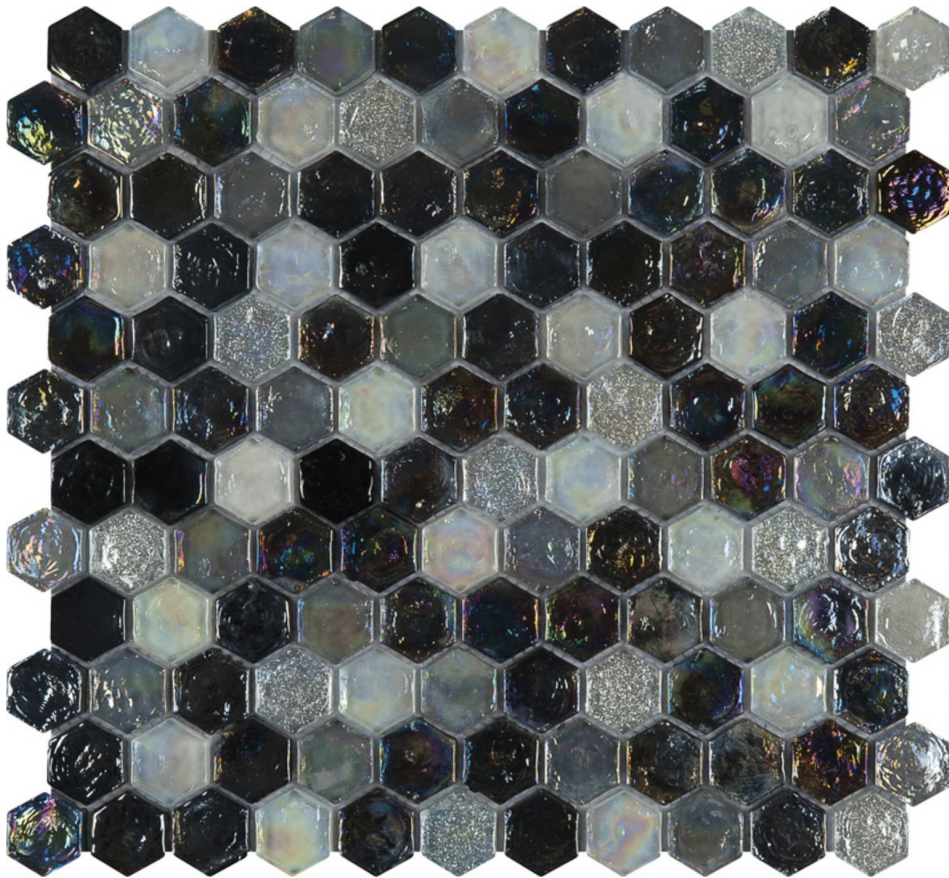

GRAMERCY

KITCHEN AND BATH

PRODUCT

HEXAGON MIX GREY GLASS INTERLOCKING MOSAIC

Mosaic and Decorative Tile | 12"x12" | Glass

TECHNICAL DATA

CODE: RVCHAWV039

NAME: Hexagon Mix Grey Glass Interlocking Mosaic

SERIES: Chelsea Collection

SIZE: 12"x12"

LOOK: Multi-Look Mosaics

FAMILY: Mosaic and Decorative Tile

SUITABLE FOR: Backsplash, Indoor, Outdoor, Shower, Pool

TPOLOGY: Glass

TYPE OF PIECE: Mosaic

USE: Wall only