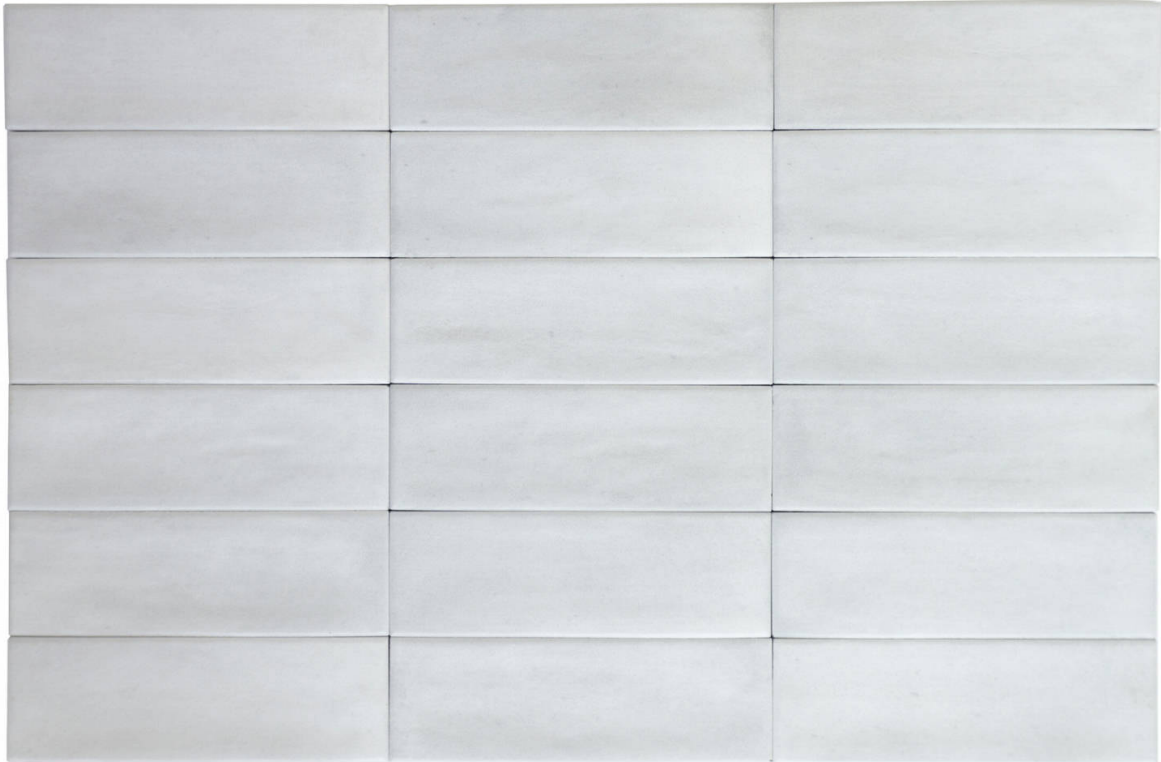

# GRAMERCY

KITCHEN AND BATH

---

**PRODUCT**  
**LISBON 2X6\" PEARL**

---

Tile | 2"x6" | Porcelain

**GRAPHIC VARIETY**

**DETAILS**

**ROOM SCENES**

**TECHNICAL DATA**

CODE: QULI-PE-1  
NAME: Lisbon 2x6" Pearl  
SERIES: Lisbon  
SIZE: 2"x6"  
FINISH: Matt  
LOOK: Hand-crafted  
FAMILY: Tile  
FROST RESISTANCE: Yes  
PEI: 4  
SHADE VARIATION: V2  
STYLE: Traditional  
SUITABLE FOR: Backsplash|Indoor  
TYPOLOGY: Porcelain  
TYPE OF PIECE: Field Tile  
USE: Floor and Wall