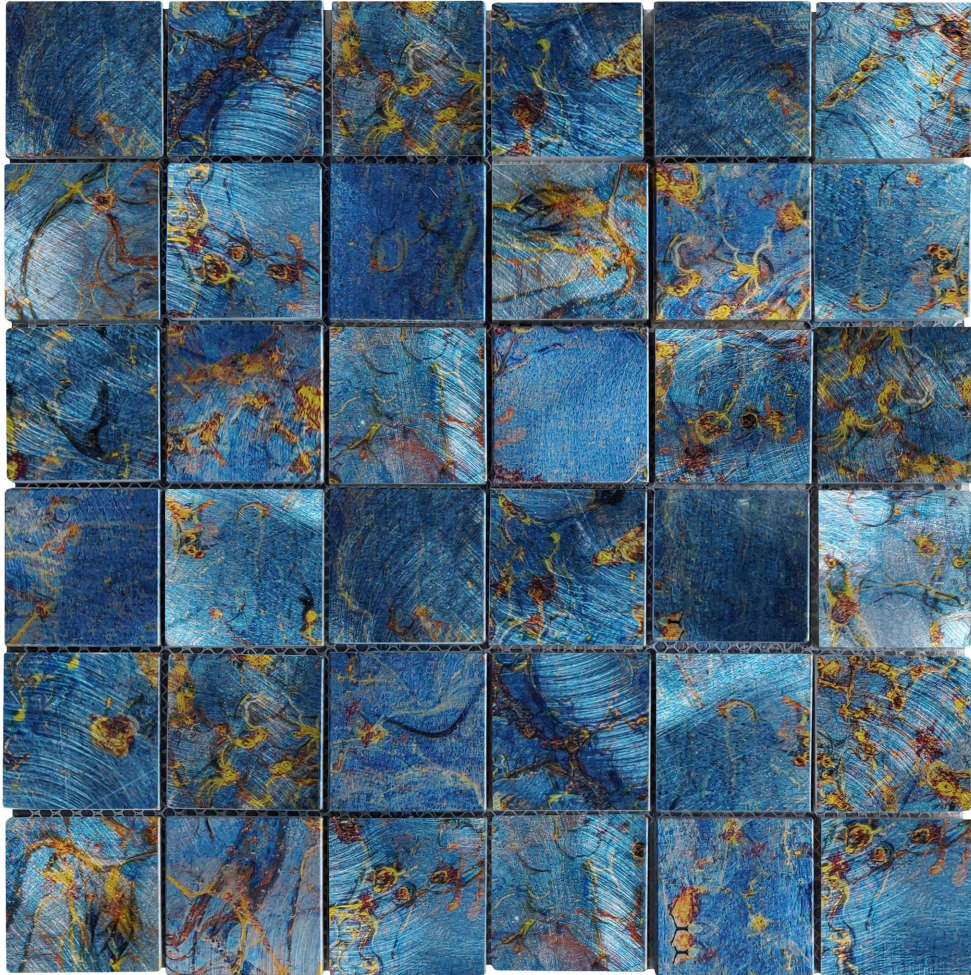

GRAMERCY

KITCHEN AND BATH

PRODUCT

BLUE ALUMINUM 2\ "X2\ " MIX MOSAIC

Mosaic and Decorative Tile | 12"x12" | Aluminium

ROOM SCENES

TECHNICAL DATA

CODE: RVCHAWM059
NAME: Blue Aluminum 2"x2" Mix Mosaic
SERIES: Chelsea Collection
SIZE: 12"x12"
LOOK: Multi-Look Mosaics
FAMILY: Mosaic and Decorative Tile
MOSAIC CHIP SIZE: 2"x2"
SUITABLE FOR: Backsplash,Indoor,Shower,Pool
TYPOLOGY: Aluminium
TYPE OF PIECE: Mosaic
USE: Wall only