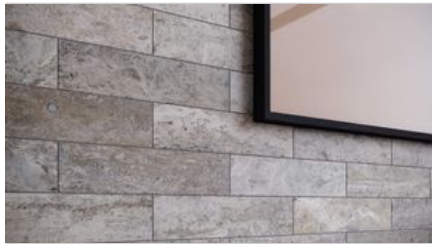

GRAMERCY

KITCHEN AND BATH

PRODUCT
SILVER ASH 3X12

Stone | 3"x12" | Travertine

ROOM SCENES

TECHNICAL DATA

CODE: AS5000-03920
NAME: Silver Ash 3x12
SERIES: Silver Ash
SIZE: 3"x12"
FINISH: Filled & Honed
EDGE: Straight Edge
FAMILY: Stone
SUITABLE FOR: Indoor|Shower
TYPOLOGY: Travertine
TYPE OF PIECE: Field Tile
USE: Floor and Wall