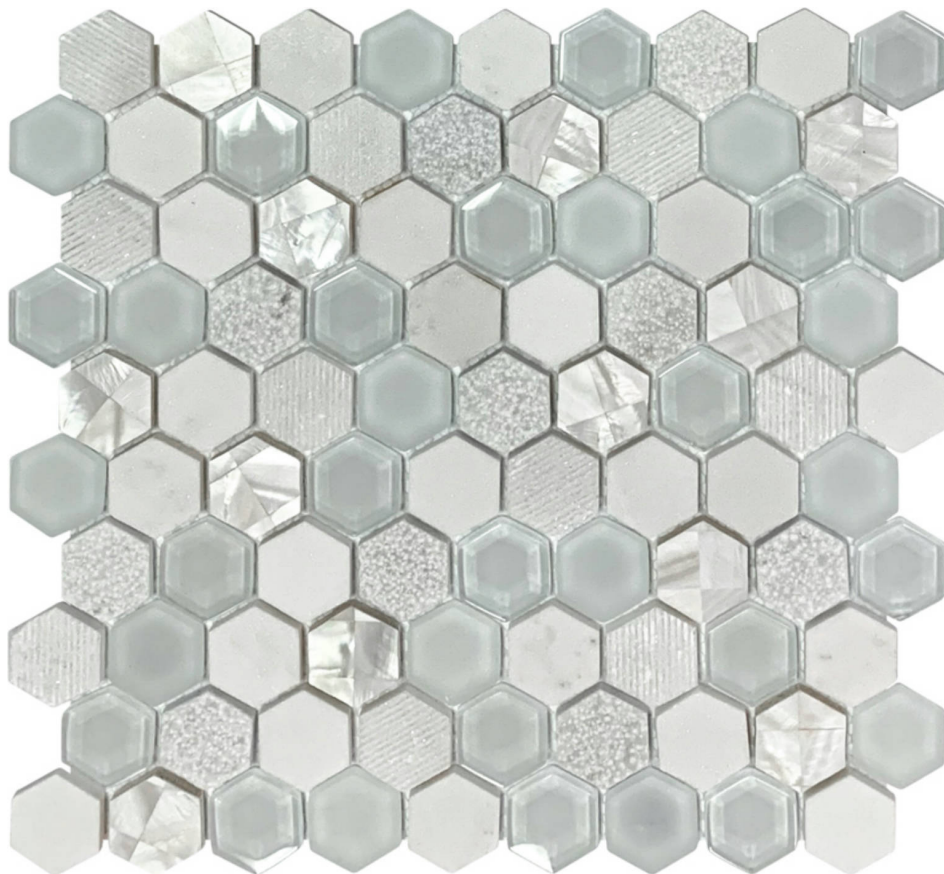

GRAMERCY

KITCHEN AND BATH

PRODUCT

HEXAGON GLASS MARBLE & MOTHER PEARL WHITE MIX MOSAIC

Mosaic and Decorative Tile | 12"x12" | Mixed Materials

TECHNICAL DATA

CODE: RVCHAWM175
NAME: Hexagon Glass Marble & Mother Pearl White Mix Mosaic
SERIES: Chelsea Collection
SIZE: 12"x12"
LOOK: Multi-Look Mosaics
FAMILY: Mosaic and Decorative Tile
SUITABLE FOR: Backsplash, Indoor, Shower
TYPOLOGY: Mixed Materials
TYPE OF PIECE: Mosaic
USE: Floor and Wall