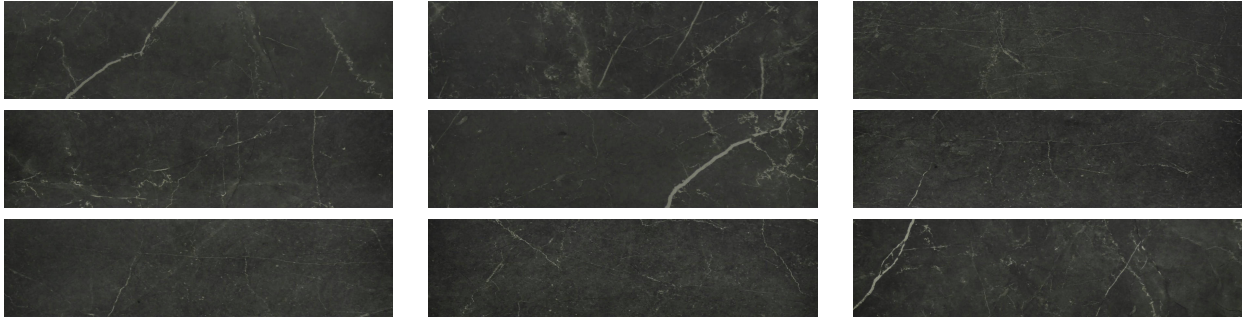

### TIVOLI NERO POLISHED 3X12 BULLNOSE

---

Tile | 3"x12" | Glazed Porcelain

**GRAPHIC VARIETY**

**TECHNICAL DATA**

CODE: QULX-TI-SBPN  
NAME: Tivoli Nero Polished 3X12 Bullnose  
SERIES: Luxury  
SIZE: 3"x12"  
FINISH: Polished  
LOOK: Marble Look  
EDGE: Rectified  
FAMILY: Tile  
STYLE: Contemporary  
SUITABLE FOR: Backsplash|Indoor|Shower  
TYPOLOGY: Glazed Porcelain  
TYPE OF PIECE: Bullnose  
USE: Floor and Wall