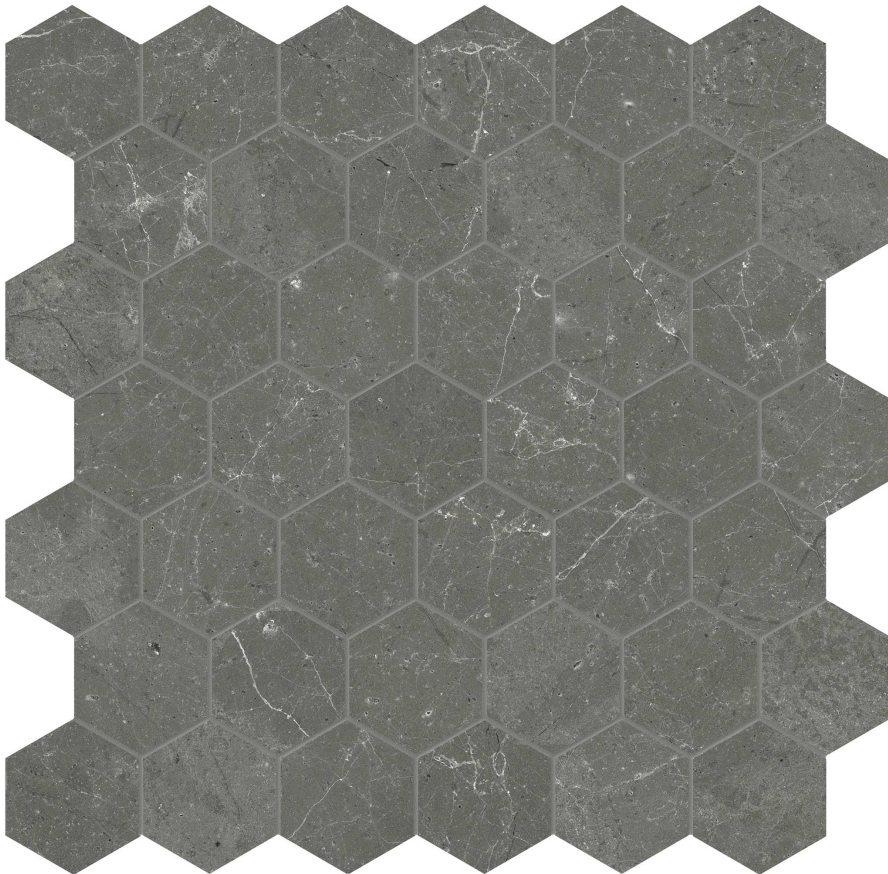

GRAMERCY

KITCHEN AND BATH

PRODUCT

STARK CARBON 2 HEXAGON MOSAIC

Stone | 12"x12" | Marble

TECHNICAL DATA

CODE: AS5001-03180

NAME: Stark Carbon 2 Hexagon Mosaic

SERIES: Stark Carbon

SIZE: 12"x12"

FINISH: Polished

FAMILY: Stone

MOSAIC CHIP SIZE: 2"x2"

SUITABLE FOR: Indoor|Shower

TPOLOGY: Marble

TYPE OF PIECE: Mosaic

USE: Floor and Wall

NOTES: Sheet size shown is approximate. Actual dimensions refer to individual mosaic chips.

PACKING

Size	Product type	BOX			PALLET		
		pcs	sqft	lb	boxes	sqft	lb
12"x12"	Mosaic	5	4.95	26.345		49.5	