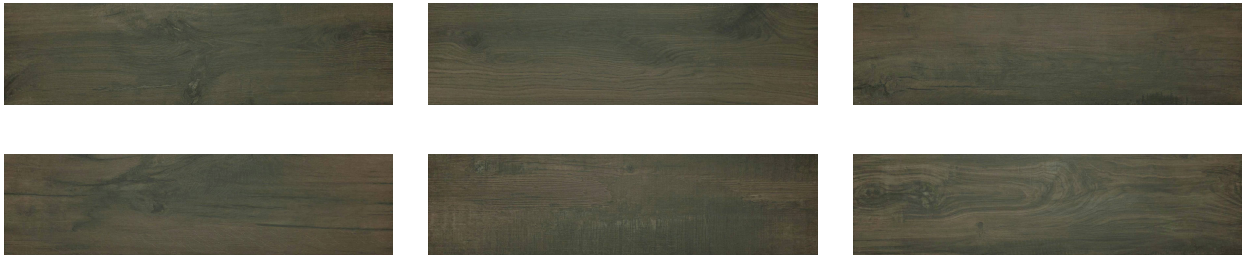

# GRAMERCY

KITCHEN AND BATH

---

**PRODUCT**  
**8X33 DENALI NOCE**

---

Tile | 8"x33" | Porcelain

**GRAPHIC VARIETY**

**ROOM SCENES**

**TECHNICAL DATA**

CODE: QUCA-DE-1  
NAME: 8X33 Denali Noce  
SERIES: Cabin  
SIZE: 8"x33"  
FINISH: Matt  
LOOK: Wood Look  
FAMILY: Tile  
PEI: 5  
STYLE: Contemporary  
SUITABLE FOR: Indoor  
TYPOLOGY: Porcelain  
TYPE OF PIECE: Field Tile  
USE: Floor and Wall