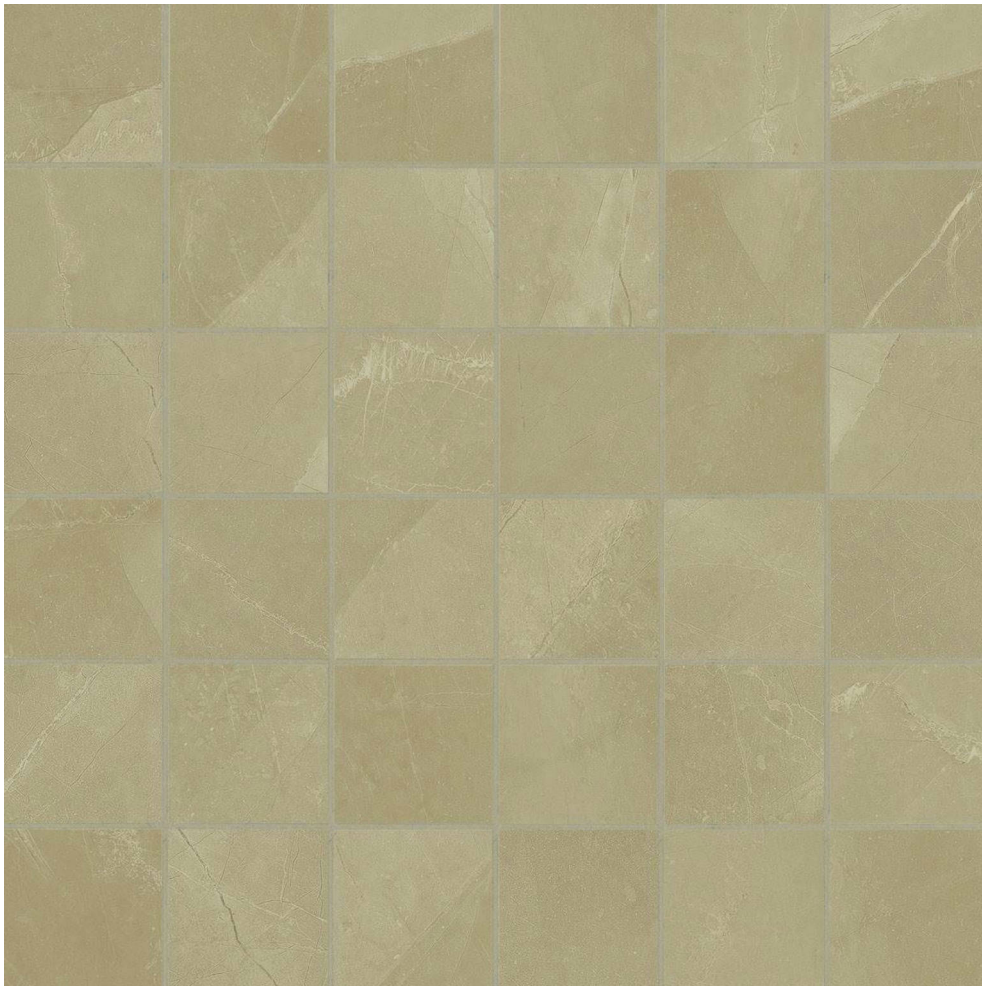

GRAMERCY

KITCHEN AND BATH

PRODUCT

2X2 PULPIS MOCA MOSAIC

Tile | 12"x12" | Porcelain

TECHNICAL DATA

CODE: AC63-367
NAME: 2X2 Pulpis Moca Mosaic
SERIES: Classic
SIZE: 12"x12"
FINISH: Matt
LOOK: Marble Look
FAMILY: Tile
FROST RESISTANCE: Yes
MOSAIC CHIP SIZE: 2"x2"
STYLE: Contemporary
SUITABLE FOR: Backsplash,Indoor,Shower
TYPOLOGY: Porcelain
TYPE OF PIECE: Mosaic
USE: Floor and Wall
NOTES: Number Of Rows Per Sheet = 6