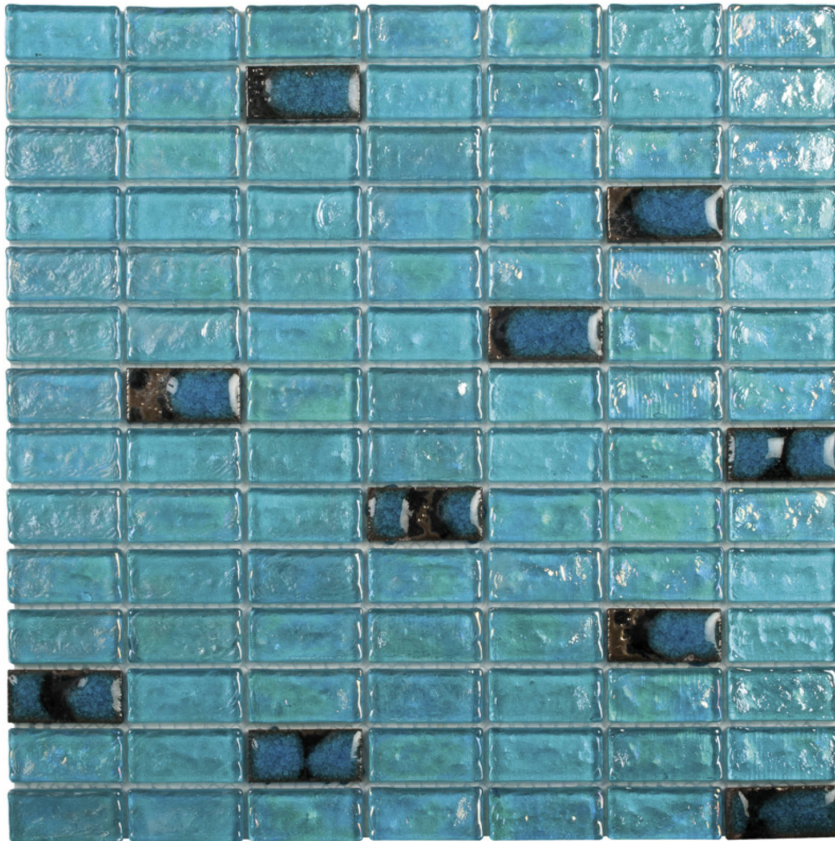

GRAMERCY

KITCHEN AND BATH

PRODUCT

TURQUOISE GLASS AND CERAMIC BRICK 3/4

Mosaic and Decorative Tile | 12"x12" | Mixed Materials

TECHNICAL DATA

CODE: RVCHAWV040
NAME: Turquoise Glass And Ceramic Brick 3/4
SERIES: Chelsea Collection
SIZE: 12"x12"
LOOK: Multi-Look Mosaics
FAMILY: Mosaic and Decorative Tile
SUITABLE FOR: Backsplash|Indoor
TYPOLOGY: Mixed Materials
TYPE OF PIECE: Mosaic
USE: Wall only